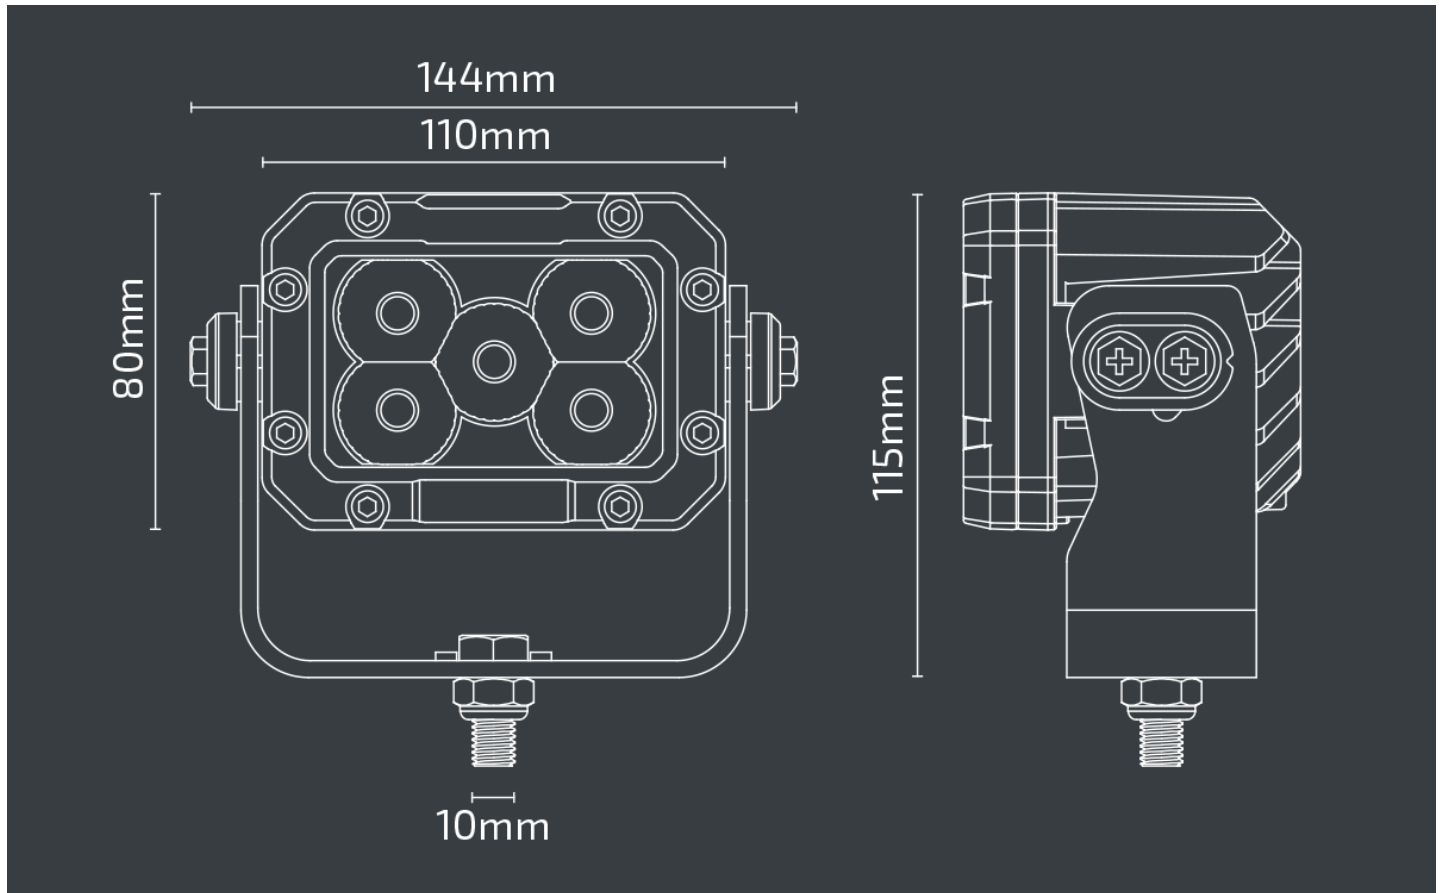

NX5 - LED Work Lights

NX514

Product Information

Description	50W LED Work Light - 4 x 3" - 4250 Lumen
Height	115 mm / 4.53 in
Width	144 mm / 5.67 in
Depth	80 mm / 3.15 in
Shape	Rectangular
Outer Lens Material	Polycarbonate
Outer Lens Color	Clear
Housing Material	Die-Cast Aluminum
Housing Color	Black
Bezel Color	Chrome
Mounting Type	Universal Pedestal Mount
Product Weight	3.09 lbs / 1.4 kgs

Product Dimensions

Electrical Specifications

Input Voltage	12-24V DC
Operating Voltage	12-24V DC
Wattage	50 W
Current Draw	4.1A @ 12V DC 2A @ 24V DC

Photometric Specifications

Effective Lumen Output	4250
Nominal LED Color Temperature	5700 K
Beam Pattern(s)	Forward Lighting - Flood (Standard)