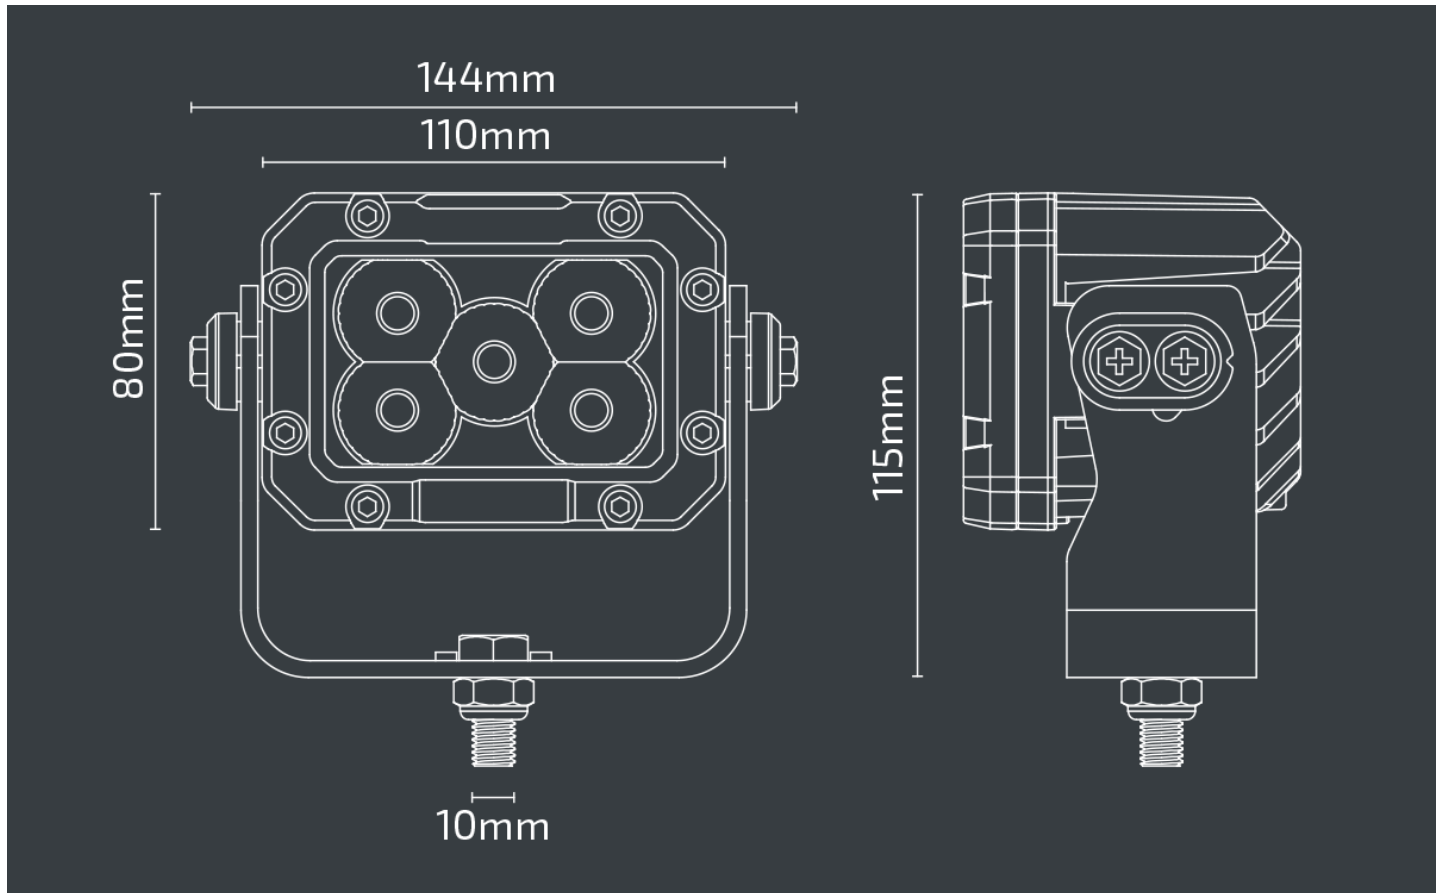

### Product Information

<b>Description</b>	50W LED Work Light - 4 x 3" - 4250 Lumen
<b>Height</b>	115 mm / 4.53 in
<b>Width</b>	144 mm / 5.67 in
<b>Depth</b>	80 mm / 3.15 in
<b>Shape</b>	Rectangular
<b>Outer Lens Material</b>	Polycarbonate
<b>Outer Lens Color</b>	Clear
<b>Housing Material</b>	Die-Cast Aluminum
<b>Housing Color</b>	Black
<b>Bezel Color</b>	Chrome
<b>Mounting Type</b>	Universal Pedestal Mount
<b>Product Weight</b>	3.09 lbs / 1.4 kgs

## Product Dimensions

## Electrical Specifications

<b>Input Voltage</b>	12-24V DC
<b>Operating Voltage</b>	12-24V DC
<b>Wattage</b>	50 W
<b>Current Draw</b>	4.1A @ 12V DC 2A @ 24V DC

## Photometric Specifications

<b>Effective Lumen Output</b>	4250
<b>Nominal LED Color Temperature</b>	5700 K
<b>Beam Pattern(s)</b>	Forward Lighting - Flood (Standard)