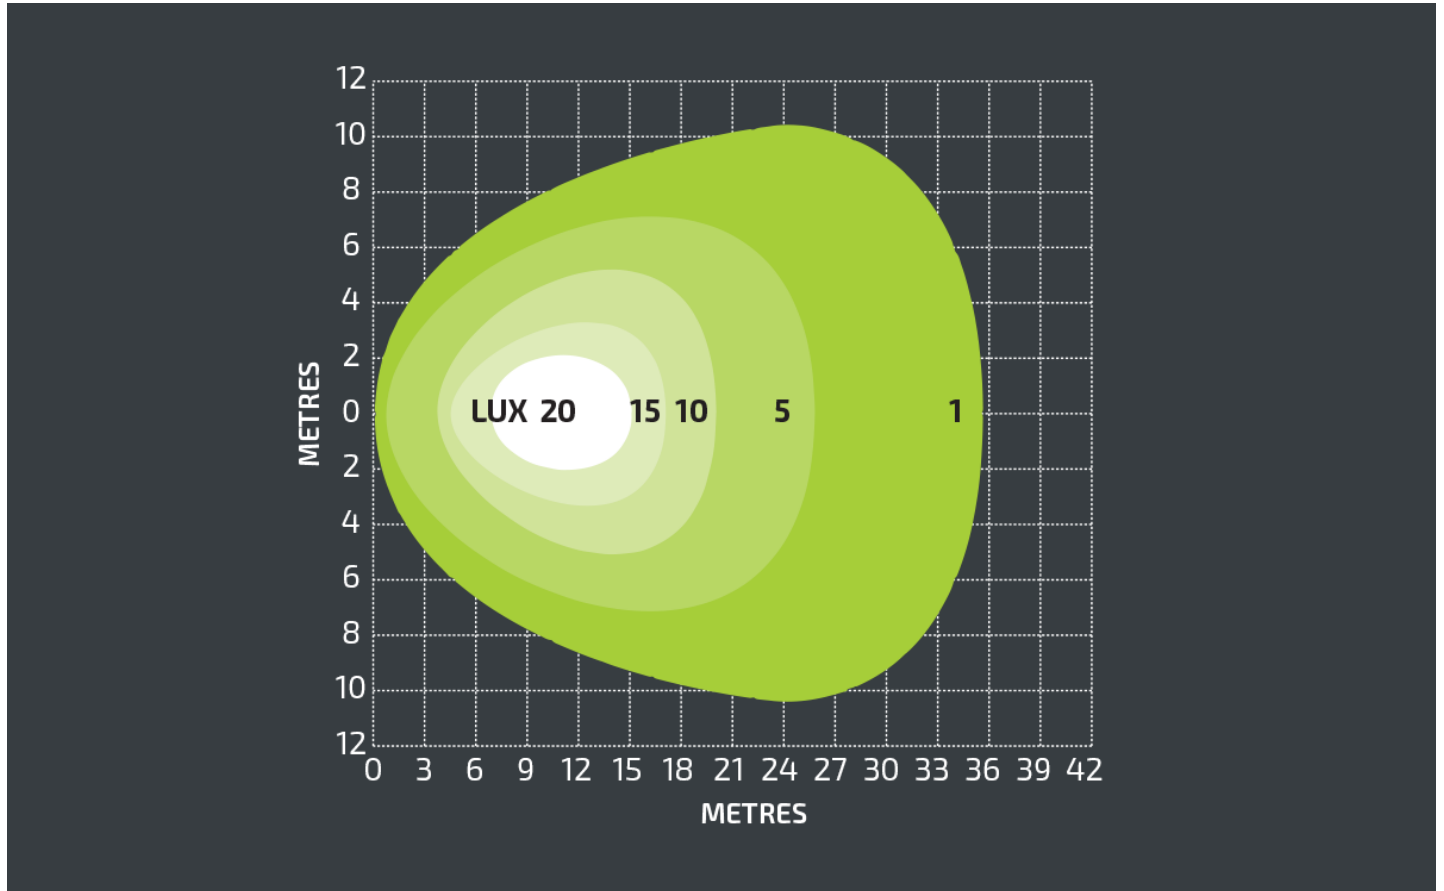

### Product Information

<b>Description</b>	50W LED Work Light - 4 x 3" - 4250 Lumen
<b>Height</b>	115 mm / 4.53 in
<b>Width</b>	144 mm / 5.67 in
<b>Depth</b>	80 mm / 3.15 in
<b>Shape</b>	Rectangular
<b>Outer Lens Material</b>	Polycarbonate
<b>Outer Lens Color</b>	Clear
<b>Housing Material</b>	Die-Cast Aluminum
<b>Housing Color</b>	Black
<b>Bezel Color</b>	Chrome
<b>Mounting Type</b>	Universal Pedestal Mount
<b>Product Weight</b>	3.09 lbs / 1.4 kgs

## Product Dimensions

## Electrical Specifications

<b>Input Voltage</b>	12-24V DC
<b>Operating Voltage</b>	12-24V DC
<b>Wattage</b>	50 W
<b>Current Draw</b>	4.1A @ 12V DC 2A @ 24V DC

## Photometric Specifications

<b>Effective Lumen Output</b>	4250
<b>Nominal LED Color Temperature</b>	5700 K
<b>Beam Pattern(s)</b>	Forward Lighting - Flood (Standard)