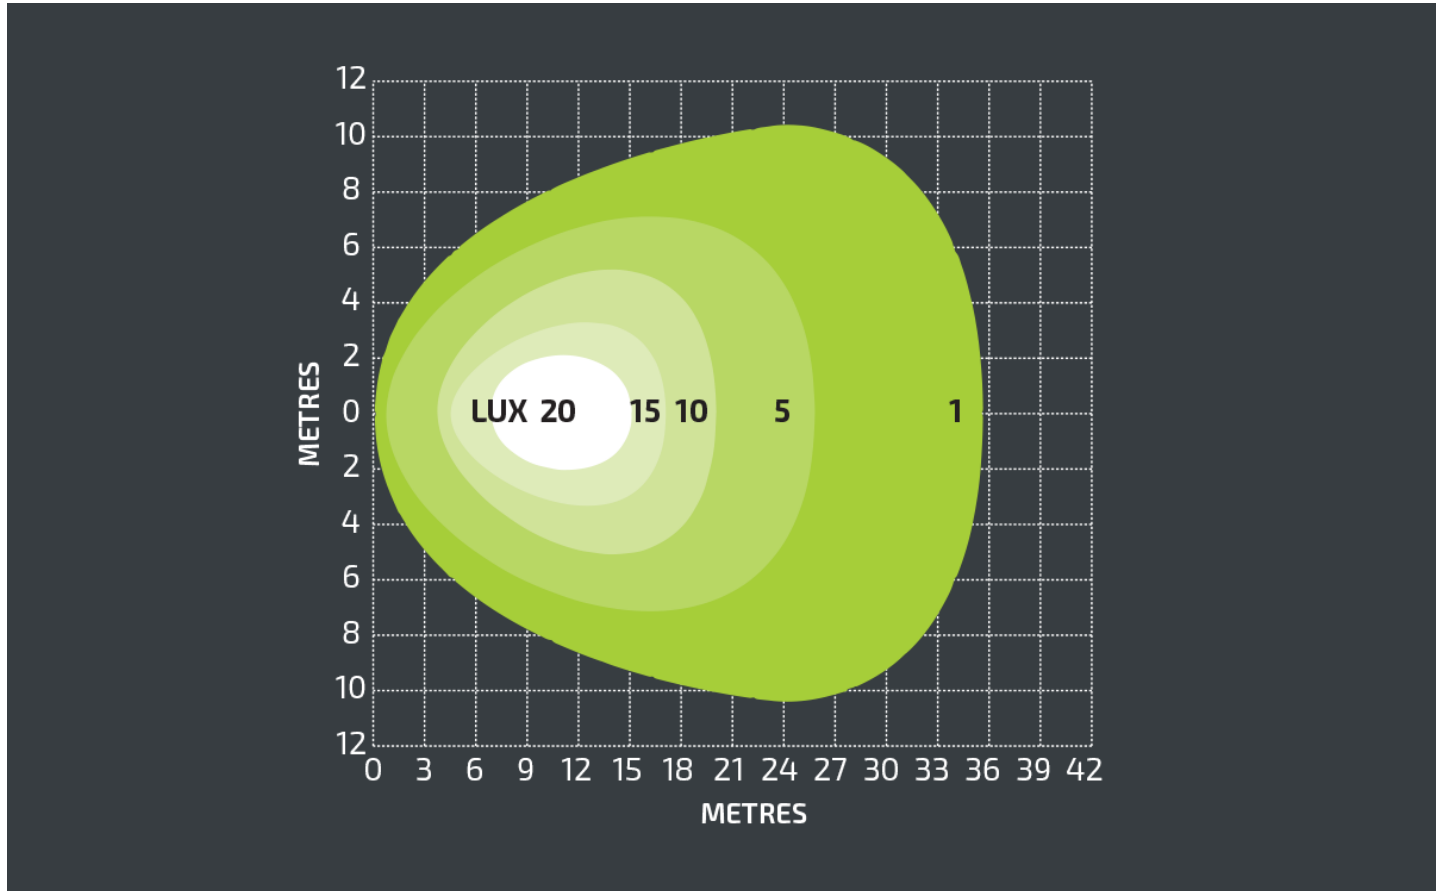

NX5 - LED Work Lights

NX514

Product Information

Description	50W LED Work Light - 4 x 3" - 4250 Lumen
Height	115 mm / 4.53 in
Width	144 mm / 5.67 in
Depth	80 mm / 3.15 in
Shape	Rectangular
Outer Lens Material	Polycarbonate
Outer Lens Color	Clear
Housing Material	Die-Cast Aluminum
Housing Color	Black
Bezel Color	Chrome
Mounting Type	Universal Pedestal Mount
Product Weight	3.09 lbs / 1.4 kgs

Product Dimensions

Electrical Specifications

Input Voltage	12-24V DC
Operating Voltage	12-24V DC
Wattage	50 W
Current Draw	4.1A @ 12V DC 2A @ 24V DC

Photometric Specifications

Effective Lumen Output	4250
Nominal LED Color Temperature	5700 K
Beam Pattern(s)	Forward Lighting - Flood (Standard)