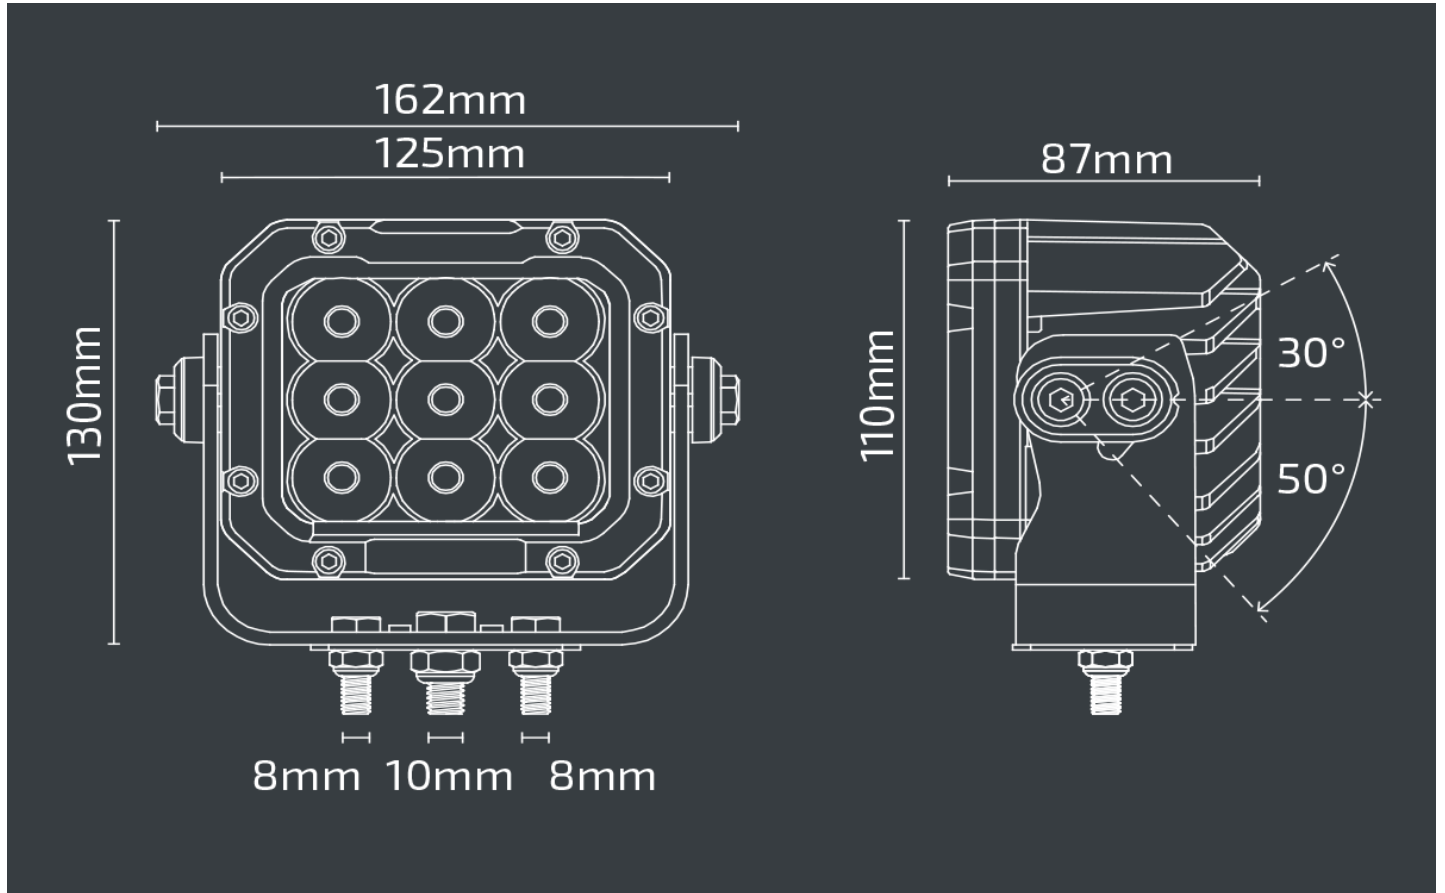

### Product Information

<b>Description</b>	90W LED Work Light - 5" Square - 7650 Lumen
<b>Height</b>	130 mm / 5.12 in
<b>Width</b>	162 mm / 6.38 in
<b>Depth</b>	87 mm / 3.43 in
<b>Shape</b>	Square
<b>Outer Lens Material</b>	Polycarbonate
<b>Outer Lens Color</b>	Clear
<b>Housing Material</b>	Die-Cast Aluminum
<b>Housing Color</b>	Black
<b>Bezel Color</b>	Chrome
<b>Mounting Type</b>	Universal Pedestal Mount
<b>Product Weight</b>	4.85 lbs / 2.2 kgs

## Product Dimensions

## Electrical Specifications

<b>Input Voltage</b>	12-24V DC
<b>Operating Voltage</b>	12-24V DC
<b>Wattage</b>	90 W
<b>Current Draw</b>	7.5A @ 12V DC 3.75A @ 24V DC

## Photometric Specifications

<b>Effective Lumen Output</b>	7650
<b>Nominal LED Color Temperature</b>	5700 K
<b>Beam Pattern(s)</b>	Forward Lighting - Flood (Standard)