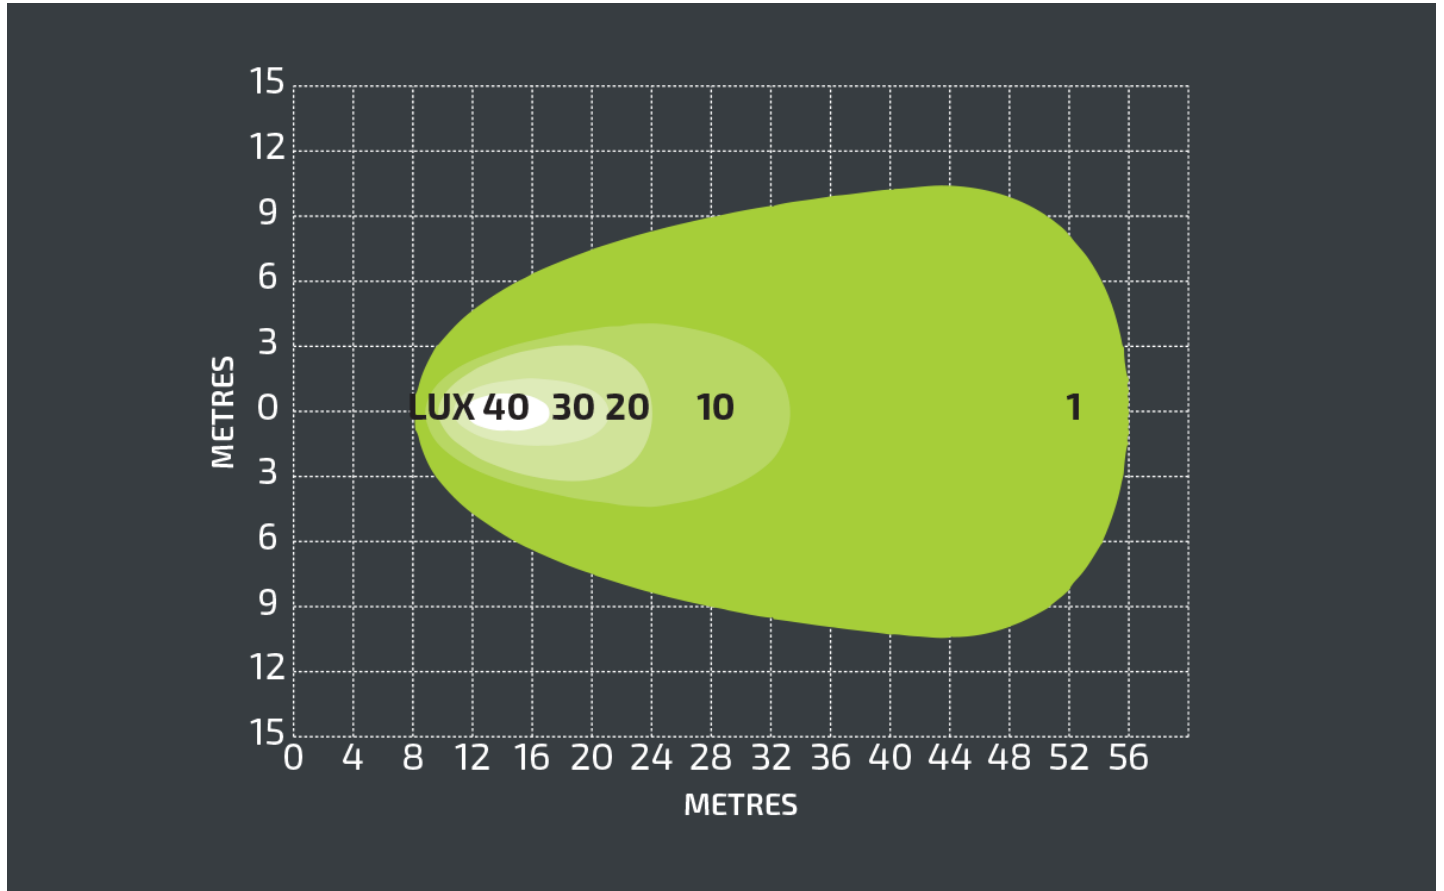

### Product Information

<b>Description</b>	90W LED Work Light - 5" Square - 7650 Lumen
<b>Height</b>	130 mm / 5.12 in
<b>Width</b>	162 mm / 6.38 in
<b>Depth</b>	87 mm / 3.43 in
<b>Shape</b>	Square
<b>Outer Lens Material</b>	Polycarbonate
<b>Outer Lens Color</b>	Clear
<b>Housing Material</b>	Die-Cast Aluminum
<b>Housing Color</b>	Black
<b>Bezel Color</b>	Chrome
<b>Mounting Type</b>	Universal Pedestal Mount
<b>Product Weight</b>	4.85 lbs / 2.2 kgs

## Product Dimensions

## Photometric Specifications

<b>Effective Lumen Output</b>	7650
<b>Nominal LED Color Temperature</b>	5700 K
<b>Beam Pattern(s)</b>	Forward Lighting - Flood (Standard)