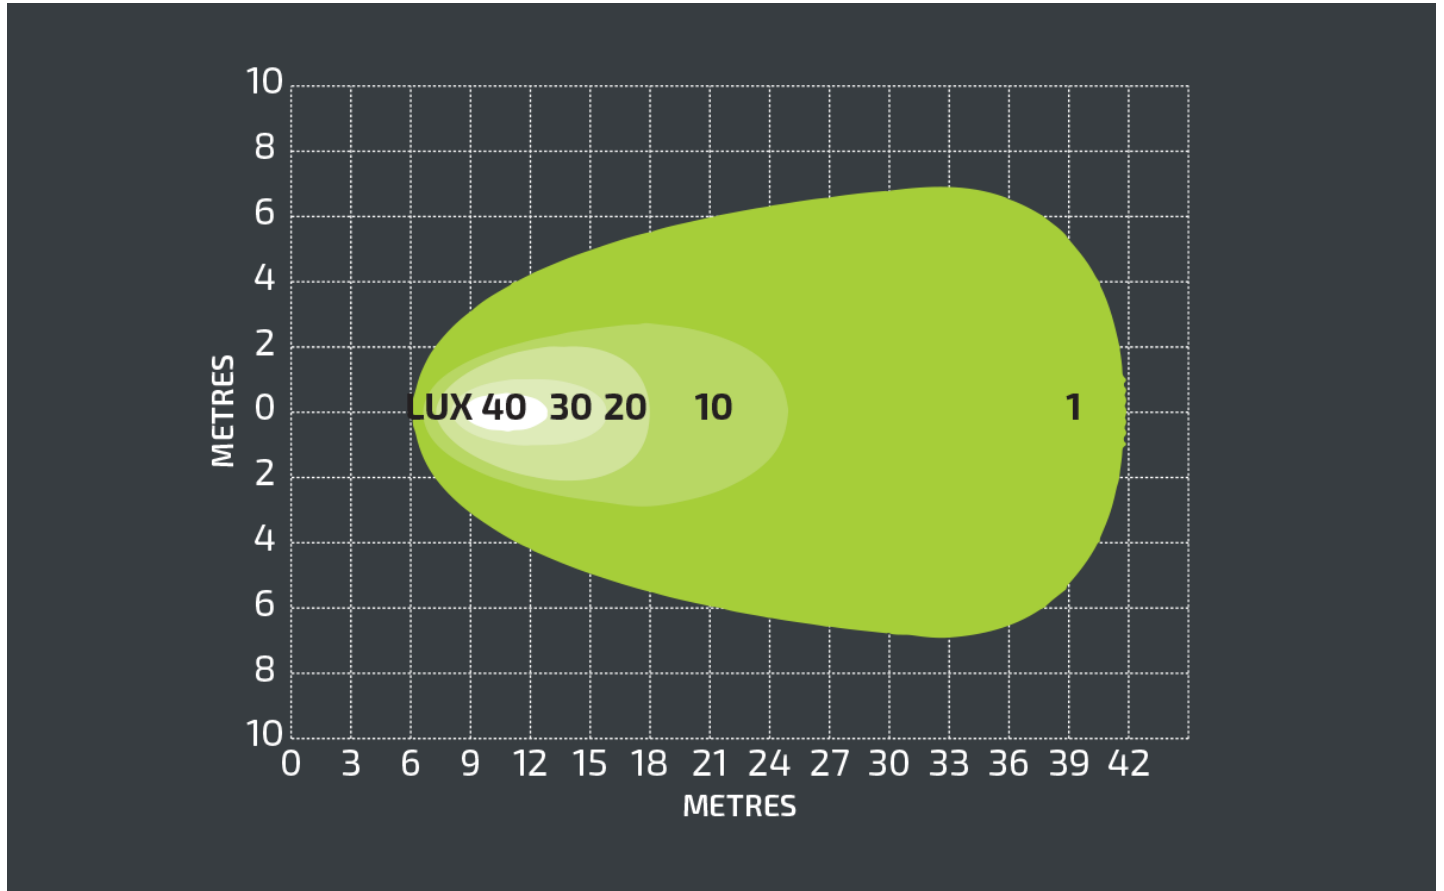

### Product Information

<b>Description</b>	60W LED Work Light - 4" Square - 5100 Lumen
<b>Height</b>	123 mm / 4.84 in
<b>Width</b>	144 mm / 5.67 in
<b>Depth</b>	83 mm / 3.27 in
<b>Shape</b>	Square
<b>Outer Lens Material</b>	Polycarbonate
<b>Outer Lens Color</b>	Clear
<b>Housing Material</b>	Die-Cast Aluminum
<b>Housing Color</b>	Black
<b>Bezel Color</b>	Chrome
<b>Mounting Type</b>	Universal Pedestal Mount
<b>Product Weight</b>	3.5 lbs / 1.59 kgs

## Product Dimensions

## Electrical Specifications

<b>Input Voltage</b>	12-24V DC
<b>Operating Voltage</b>	12-24V DC
<b>Wattage</b>	60 W
<b>Current Draw</b>	5A @ 12V DC 2.5A @ 24V DC

## Photometric Specifications

<b>Effective Lumen Output</b>	5100
<b>Nominal LED Color Temperature</b>	5700 K
<b>Beam Pattern(s)</b>	Forward Lighting - Flood (Standard)