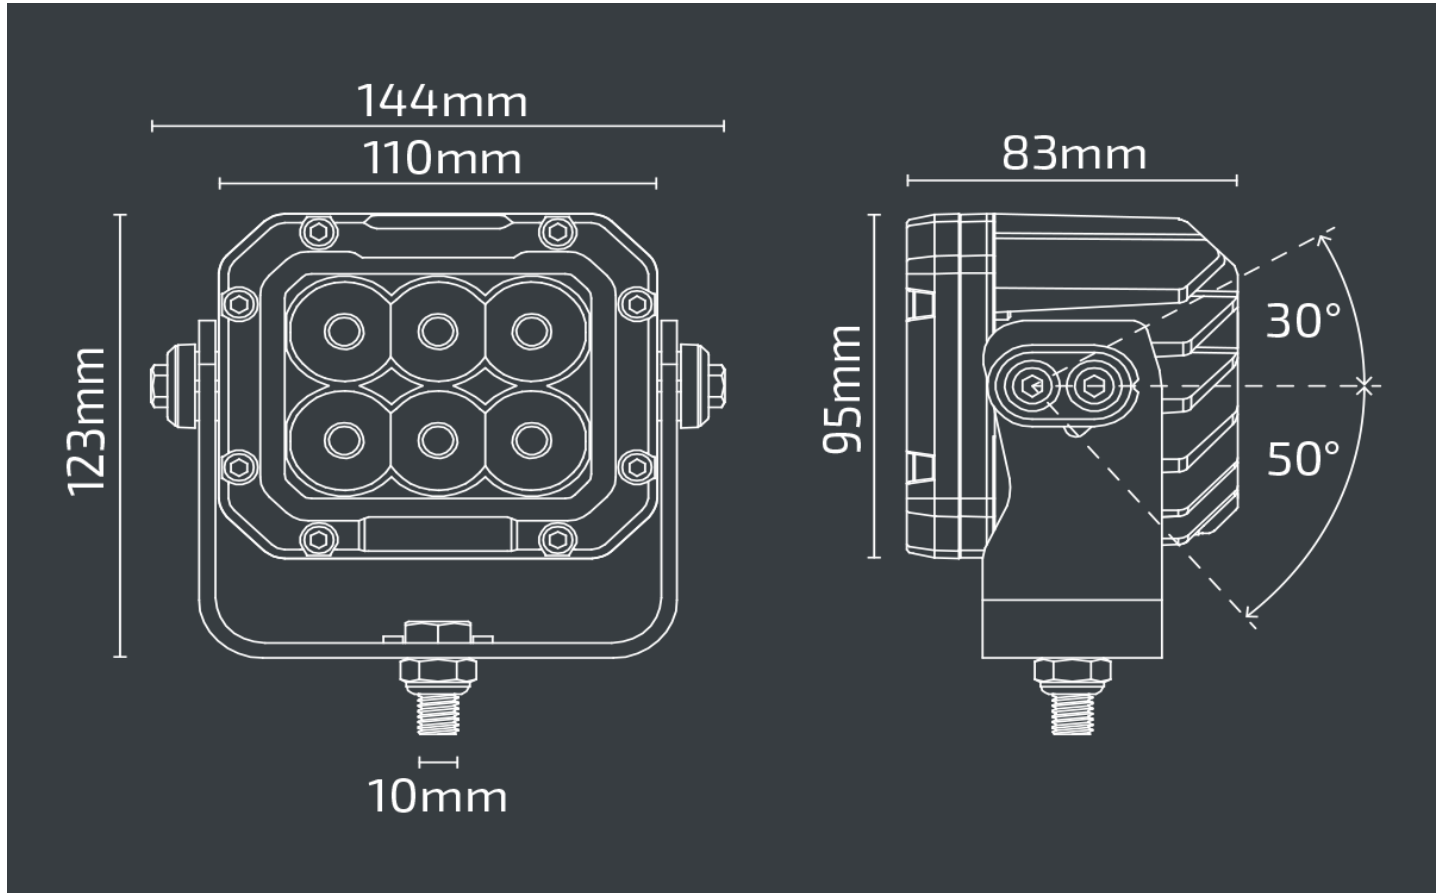

### Product Information

<b>Description</b>	60W LED Work Light - 4" Square - 5100 Lumen
<b>Height</b>	123 mm / 4.84 in
<b>Width</b>	144 mm / 5.67 in
<b>Depth</b>	83 mm / 3.27 in
<b>Shape</b>	Square
<b>Outer Lens Material</b>	Polycarbonate
<b>Outer Lens Color</b>	Clear
<b>Housing Material</b>	Die-Cast Aluminum
<b>Housing Color</b>	Black
<b>Bezel Color</b>	Chrome
<b>Mounting Type</b>	Universal Pedestal Mount
<b>Product Weight</b>	3.5 lbs / 1.59 kgs

## Product Dimensions

## Photometric Specifications

<b>Effective Lumen Output</b>	5100
<b>Nominal LED Color Temperature</b>	5700 K
<b>Beam Pattern(s)</b>	Forward Lighting - Flood (Standard)