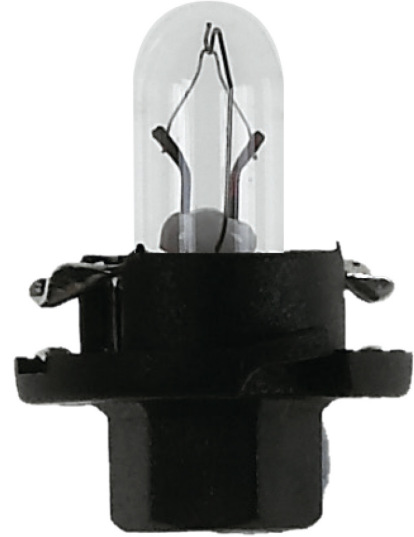

# Incandescent Wedge Bulbs

## GE91641MF

### Product Information

**Description**

Standard - 12V 1.2W BX8.4d - BAX

### Electrical Specifications

**Operating Voltage** 12V DC  
**Wattage** 1.2 W