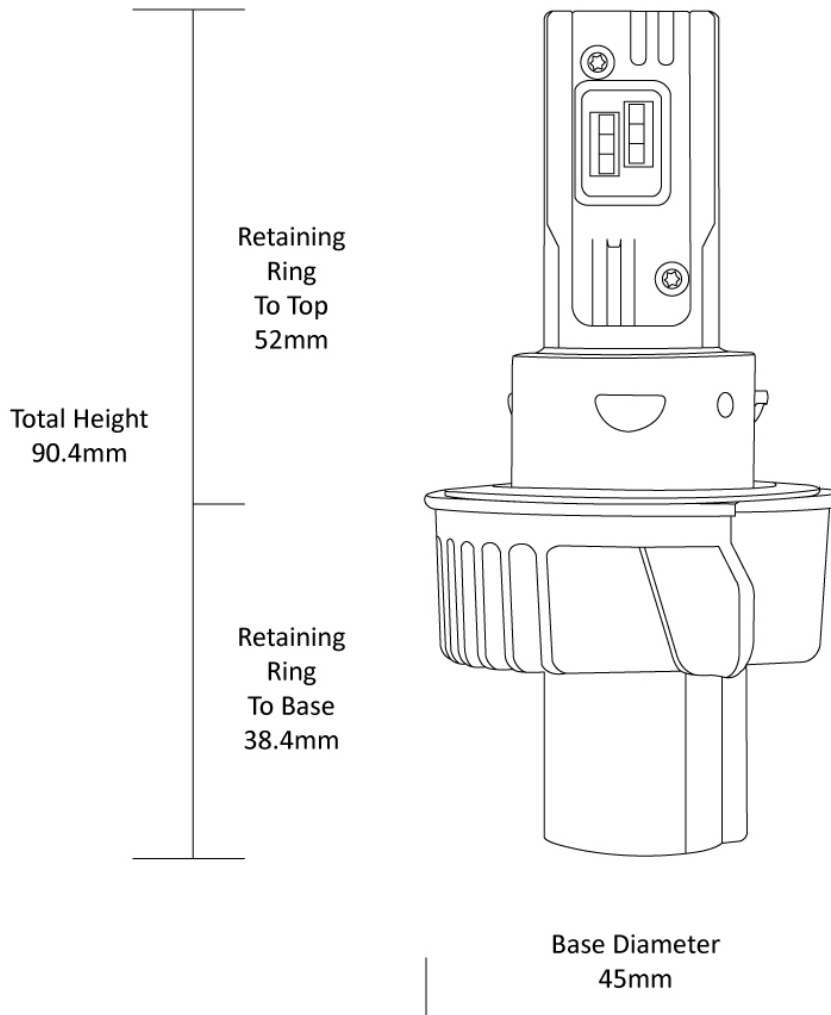

### Product Information

<b>Description</b>	Direct Fit - 12/24V LED Bulb Kit 6000K - H13
<b>Minimum Operating Temperature</b>	-40 °C
<b>Maximum Operating Temperature</b>	130 °C
<b>Connector or Wiring</b>	H13

### Product Dimensions

## Electrical Specifications

<b>Input Voltage</b>	12-24V DC
<b>Operating Voltage</b>	12-24V DC

## Photometric Specifications

---

**Effective Lumen Output** 1800 per bulb

**Nominal LED Color Temperature** 6000 K