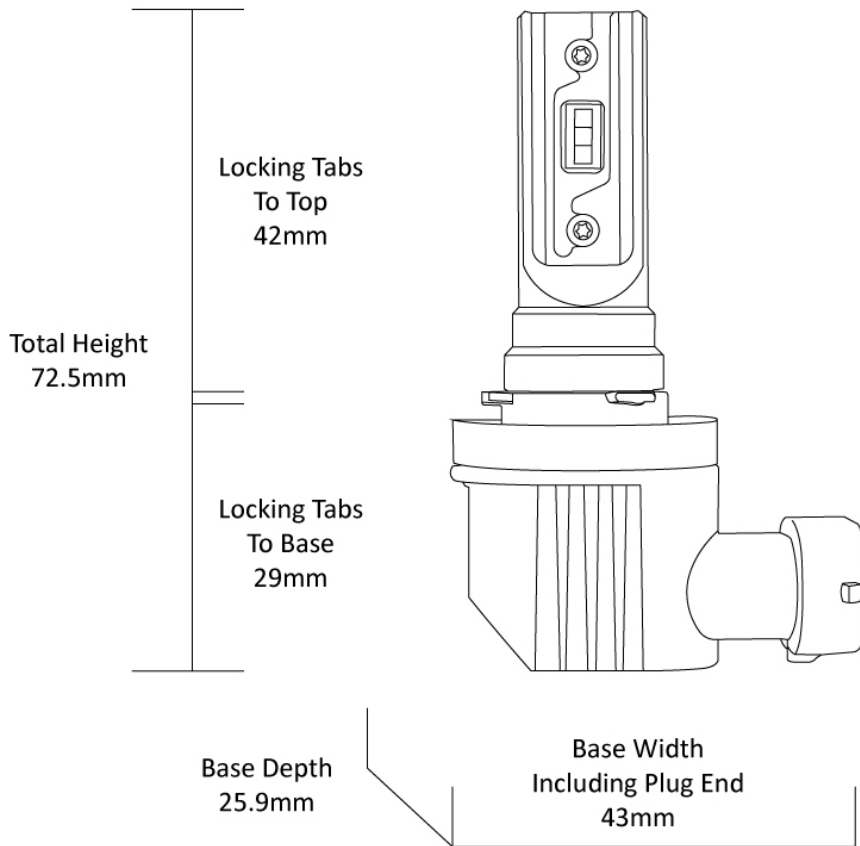

### Product Information

<b>Description</b>	Direct Fit - 12/24V LED Bulb Kit 6000K - H8/H9/H11/H16
<b>Minimum Operating Temperature</b>	-40 °C
<b>Maximum Operating Temperature</b>	130 °C
<b>Connector or Wiring</b>	H8/H9/H11/H16

### Product Dimensions

## Photometric Specifications

<b>Effective Lumen Output</b>	1800 per bulb
<b>Nominal LED Color Temperature</b>	6000 K