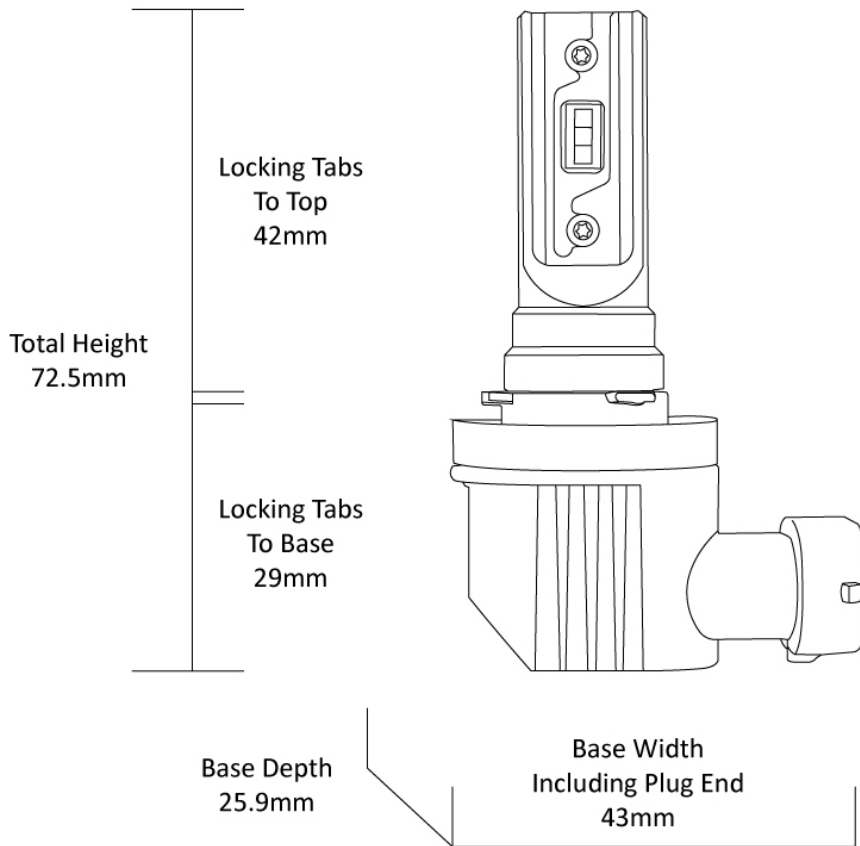

### Product Information

<b>Description</b>	Direct Fit - 12/24V LED Bulb Kit 6000K - H8/H9/H11/H16
<b>Minimum Operating Temperature</b>	-40 °C
<b>Maximum Operating Temperature</b>	130 °C
<b>Connector or Wiring</b>	H8/H9/H11/H16

### Product Dimensions

## Photometric Specifications

---

**Effective Lumen Output** 1800 per bulb

**Nominal LED Color Temperature** 6000 K