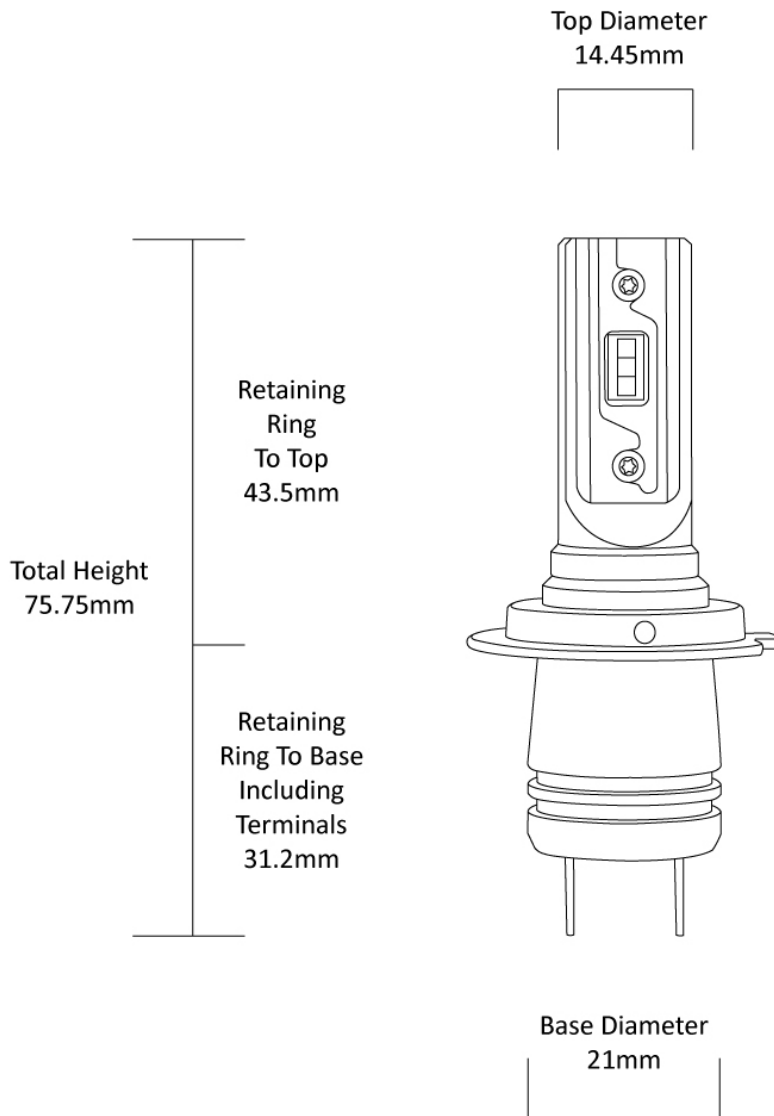

LED Headlight Conversion Kit - Direct Fit

999007

Product Information

Description	Direct Fit - 12/24V LED Bulb Kit 6000K - H7
Minimum Operating Temperature	-40 °C
Maximum Operating Temperature	130 °C
Connector or Wiring	H7

Product Dimensions

Electrical Specifications

Input Voltage	12-24V DC
Operating Voltage	12-24V DC
Current Draw	1.24A @ 13.2V DC

Photometric Specifications

Effective Lumen Output 1800 per bulb

Nominal LED Color Temperature 6000 K

Additional Specifications

IP Rating IP65

Warranty 2 Year - Standard driving conditions:
For normal day to day driving &
recreational 4x4.

Pack Quantity 2

Installation & Application Information

The H7 Direct Fit bulb (999007) is not suitable for a 2010 Hyundai i30. Unfortunately the product does not fit in the housing.