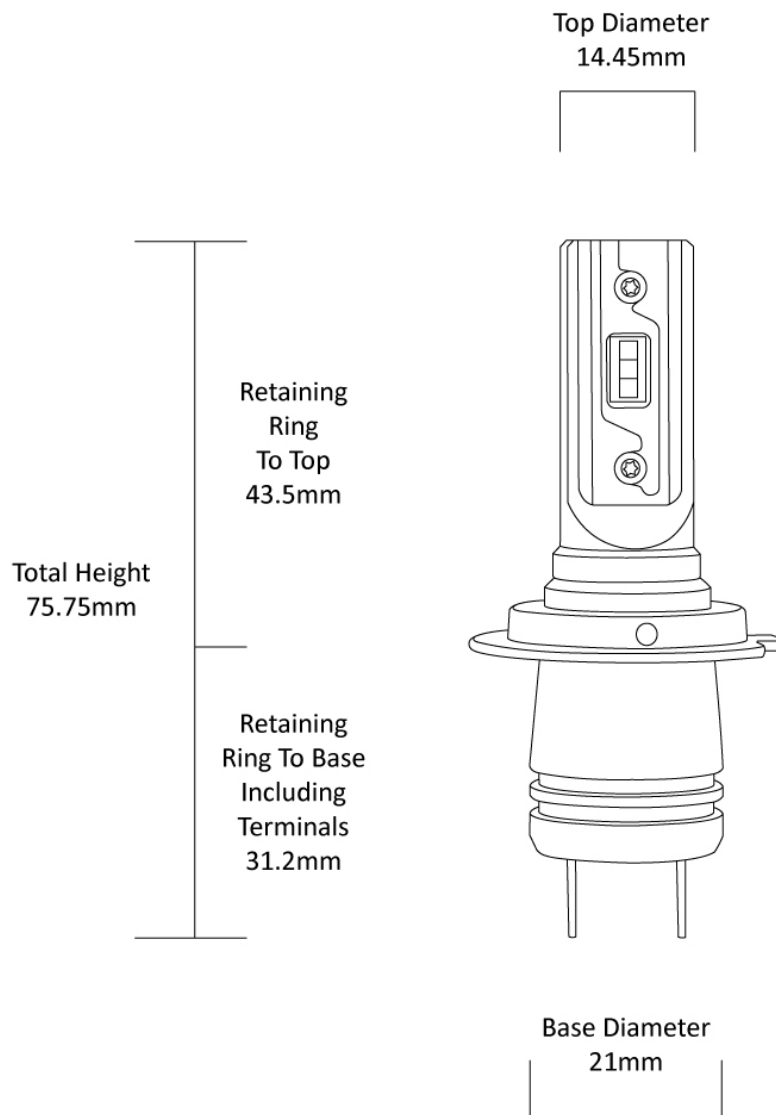

LED Headlight Conversion Kit - Direct Fit

999007

Product Information

Description	Direct Fit - 12/24V LED Bulb Kit 6000K - H7
Minimum Operating Temperature	-40 °C
Maximum Operating Temperature	130 °C
Connector or Wiring	H7

Product Dimensions

Electrical Specifications

Input Voltage	12-24V DC
Operating Voltage	12-24V DC
Current Draw	1.24A @ 13.2V DC

Photometric Specifications

Effective Lumen Output 1800 per bulb

Nominal LED Color Temperature 6000 K

Additional Specifications

IP Rating IP65

Warranty 2 Year - Standard driving conditions:
For normal day to day driving &
recreational 4x4.

Pack Quantity 2

Installation & Application Information

The H7 Direct Fit bulb (999007) is not suitable for a 2010 Hyundai i30. Unfortunately the product does not fit in the housing.