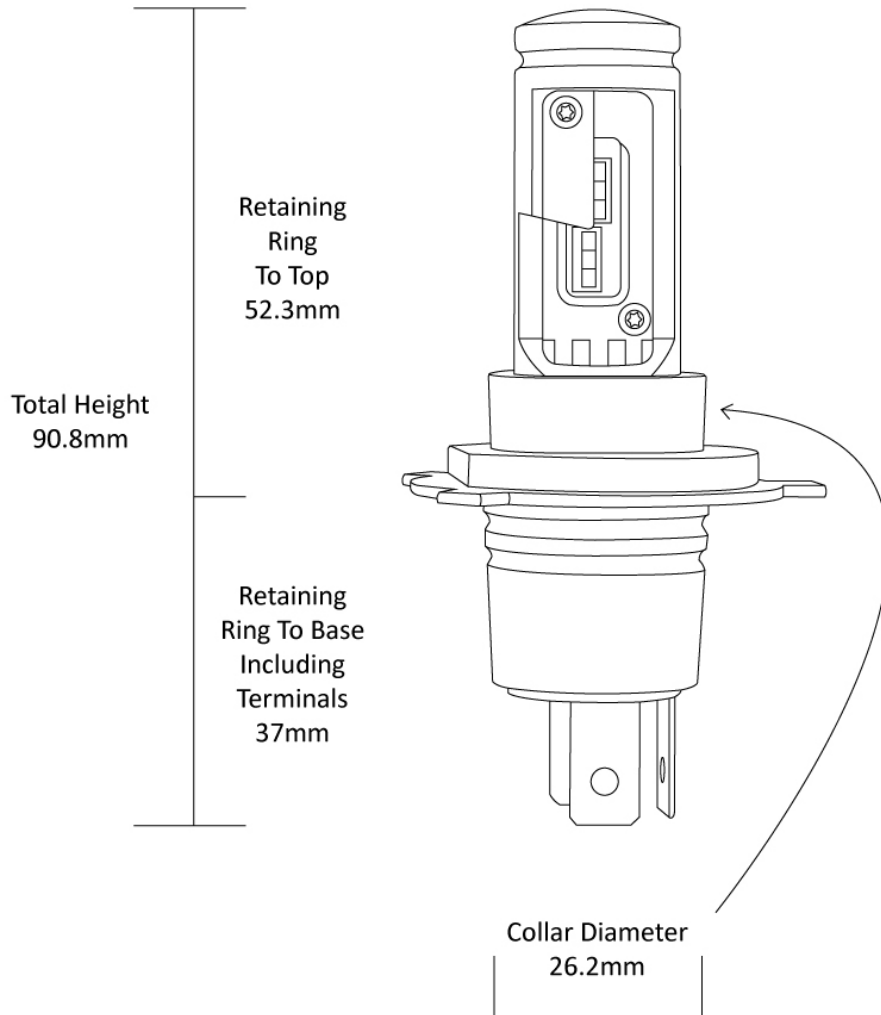

### Product Information

<b>Description</b>	Direct Fit - 12/24V LED Bulb Kit 6000K - H4
<b>Minimum Operating Temperature</b>	-40 °C
<b>Maximum Operating Temperature</b>	130 °C
<b>Connector or Wiring</b>	H4

### Product Dimensions

## Photometric Specifications

---

<b>Effective Lumen Output</b>	1800 per bulb
<b>Nominal LED Color Temperature</b>	6000 K