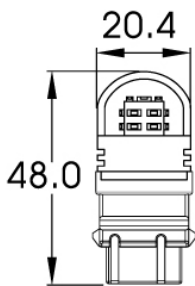

LED Signalling – Wedge Bulbs

990132

Product Information

Description

LED Wedge Bulbs - 12/24V 3157
Amber - S8 Base

Product Dimensions

Electrical Specifications

Input Voltage 12-24V DC