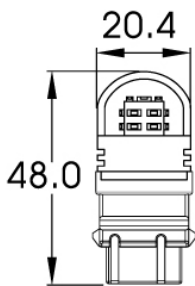

LED Signalling – Wedge Bulbs

990132

Product Information

Description

LED Wedge Bulbs - 12/24V 3157
Amber - S8 Base

Product Dimensions

Electrical Specifications

Input Voltage	12-24V DC
Operating Voltage	12-24V DC

Photometric Specifications

Effective Lumen Output	253/88
-------------------------------	--------

Additional Specifications

Warranty	2 Year - Standard driving conditions: For normal day to day driving & recreational 4x4. 1 Year - Off Highway: For mining and industrial applications.
Pack Quantity	2