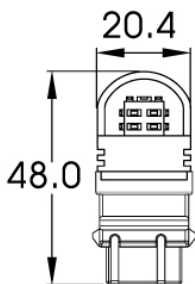

LED Signalling – Wedge Bulbs

990132

Product Information

Description

LED Wedge Bulbs - 12/24V 3157
Amber - S8 Base

Product Dimensions

Electrical Specifications

Input Voltage	12-24V DC
Operating Voltage	12-24V DC

Photometric Specifications

Effective Lumen Output	253/88
-------------------------------	--------

Additional Specifications

Warranty	2 Year - Standard driving conditions: For normal day to day driving & recreational 4x4. 1 Year - Off Highway: For mining and industrial applications.
Pack Quantity	2