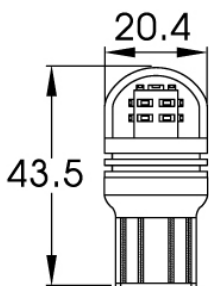

LED Signalling – Wedge Bulbs

990126

Product Information

Description

LED Wedge Bulbs - 12/24V WY21W
Amber - T20 Base

Product Dimensions

Electrical Specifications

Input Voltage	12-24V DC
Operating Voltage	12-24V DC