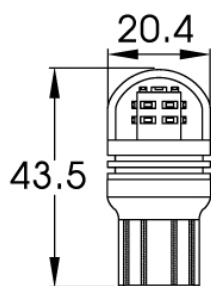

LED Signalling – Wedge Bulbs

990126

Product Information

Description

LED Wedge Bulbs - 12/24V WY21W
Amber - T20 Base

Product Dimensions

Electrical Specifications

Input Voltage 12-24V DC