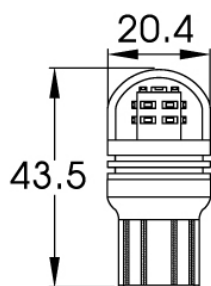

LED Signalling – Wedge Bulbs

990126

Product Information

Description

LED Wedge Bulbs - 12/24V WY21W
Amber - T20 Base

Product Dimensions

Electrical Specifications

Input Voltage	12-24V DC
Operating Voltage	12-24V DC