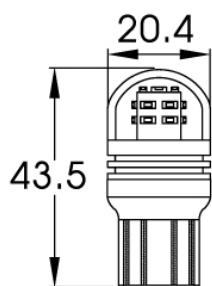

LED Signalling – Wedge Bulbs

990126

Product Information

Description

LED Wedge Bulbs - 12/24V WY21W
Amber - T20 Base

Product Dimensions

Electrical Specifications

Input Voltage	12-24V DC
Operating Voltage	12-24V DC