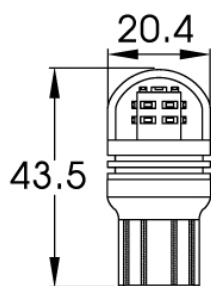

LED Signalling – Wedge Bulbs

990124

Product Information

Description

LED Wedge Bulbs - 12/24V W21W
6000K - T20 Base

Product Dimensions

Electrical Specifications

Input Voltage	12-24V DC
Operating Voltage	12-24V DC

Photometric Specifications

Effective Lumen Output	360
Nominal LED Color Temperature	6000 K

Additional Specifications

Warranty	2 Year - Standard driving conditions: For normal day to day driving & recreational 4x4. 1 Year - Off Highway: For mining and industrial applications.
Pack Quantity	2