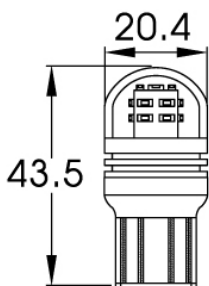

LED Signalling – Wedge Bulbs

990124

Product Information

Description

LED Wedge Bulbs - 12/24V W21W
6000K - T20 Base

Product Dimensions

Electrical Specifications

Input Voltage	12-24V DC
Operating Voltage	12-24V DC

Photometric Specifications

Effective Lumen Output	360
Nominal LED Color Temperature	6000 K

Additional Specifications

Warranty	2 Year - Standard driving conditions: For normal day to day driving & recreational 4x4. 1 Year - Off Highway: For mining and industrial applications.
Pack Quantity	2