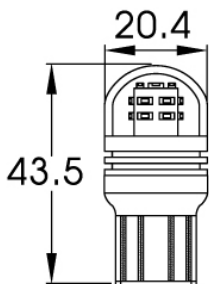

LED Signalling – Wedge Bulbs

990124

Product Information

Description

LED Wedge Bulbs - 12/24V W21W
6000K - T20 Base

Product Dimensions

Electrical Specifications

Input Voltage 12-24V DC

Operating Voltage 12-24V DC

Photometric Specifications

Effective Lumen Output 360

Nominal LED Color Temperature 6000 K

Additional Specifications

Warranty 2 Year - Standard driving conditions:
For normal day to day driving &
recreational 4x4. 1 Year - Off
Highway: For mining and industrial
applications.