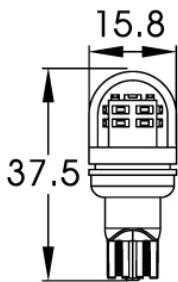

LED Signalling – Wedge Bulbs

990122

Product Information

Description

LED Wedge Bulbs - 12/24V WY16W
Amber - T16 Base

Product Dimensions

Electrical Specifications

Input Voltage	12-24V DC
Operating Voltage	12-24V DC