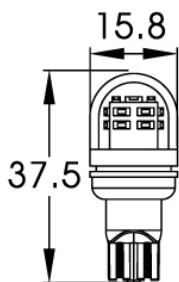

LED Signalling – Wedge Bulbs

990122

Product Information

Description

LED Wedge Bulbs - 12/24V WY16W
Amber - T16 Base

Product Dimensions

Electrical Specifications

Input Voltage	12-24V DC
Operating Voltage	12-24V DC