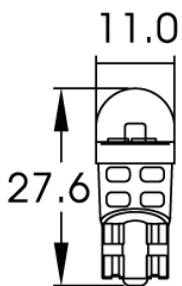

LED Signalling – Wedge Bulbs 990113

Product Information

Description

LED Wedge Bulbs - 12V W5W Blue -
T10 Base

Product Dimensions

Electrical Specifications

| | |
|--------------------------|--------|
| Input Voltage | 12V DC |
| Operating Voltage | 12V DC |