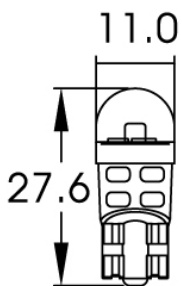

LED Signalling – Wedge Bulbs

990113

Product Information

Description

LED Wedge Bulbs - 12V W5W Blue -
T10 Base

Product Dimensions

Electrical Specifications

| | |
|--------------------------|--------|
| Input Voltage | 12V DC |
| Operating Voltage | 12V DC |