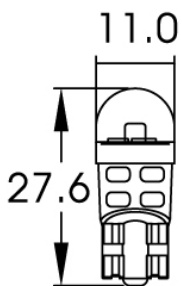

LED Signalling – Wedge Bulbs

990112

Product Information

Description

LED Wedge Bulbs - 12V W5W
Amber - T10 Base

Product Dimensions

Electrical Specifications

Input Voltage	12V DC
Operating Voltage	12V DC