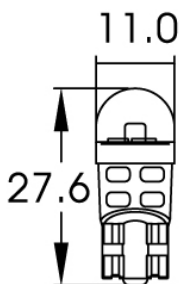

LED Signalling – Wedge Bulbs

990111

Product Information

Description

LED Wedge Bulbs - 24V W5W
6000K - T10 Base

Product Dimensions

Electrical Specifications

Input Voltage	24V DC
Operating Voltage	24V DC

Photometric Specifications

Effective Lumen Output	65
Nominal LED Color Temperature	6000 K
Beam Pattern(s)	Interior - Compartment Light Signalization - Front Position Signalization - License Plate Illuminator