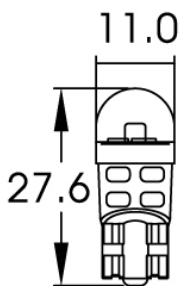

LED Signalling – Wedge Bulbs

990111

Product Information

Description

LED Wedge Bulbs - 24V W5W
6000K - T10 Base

Product Dimensions

Electrical Specifications

Input Voltage	24V DC
Operating Voltage	24V DC

Photometric Specifications

Effective Lumen Output	65
Nominal LED Color Temperature	6000 K
Beam Pattern(s)	Interior - Compartment Light Signalization - Front Position Signalization - License Plate Illuminator