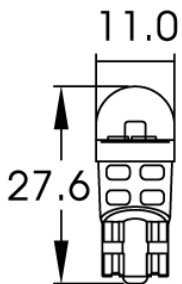

LED Signalling – Wedge Bulbs

990111

Product Information

Description

LED Wedge Bulbs - 24V W5W
6000K - T10 Base

Product Dimensions

Electrical Specifications

Input Voltage	24V DC
Operating Voltage	24V DC

Photometric Specifications

Effective Lumen Output	65
Nominal LED Color Temperature	6000 K
Beam Pattern(s)	Interior - Compartment Light Signalization - Front Position Signalization - License Plate Illuminator