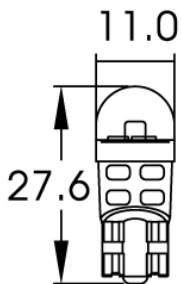

LED Signalling – Wedge Bulbs

990111

Product Information

Description

LED Wedge Bulbs - 24V W5W
6000K - T10 Base

Product Dimensions

Electrical Specifications

Input Voltage 24V DC

Operating Voltage 24V DC

Photometric Specifications

Effective Lumen Output 65

Nominal LED Color Temperature 6000 K

Beam Pattern(s) Interior - Compartment Light
Signalization - Front Position
Signalization - License Plate
Illuminator