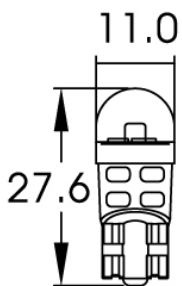

LED Signalling – Wedge Bulbs

990110

Product Information

Description

LED Wedge Bulbs - 12V W5W
6000K - T10 Base

Product Dimensions

Electrical Specifications

Input Voltage	12V DC
Operating Voltage	12V DC

Photometric Specifications

Effective Lumen Output	65
Nominal LED Color Temperature	6000 K
Beam Pattern(s)	Interior - Compartment Light Signalization - Front Position Signalization - License Plate Illuminator