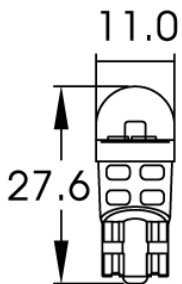

LED Signalling – Wedge Bulbs

990110

Product Information

Description

LED Wedge Bulbs - 12V W5W
6000K - T10 Base

Product Dimensions

Electrical Specifications

Input Voltage	12V DC
Operating Voltage	12V DC

Photometric Specifications

Effective Lumen Output	65
Nominal LED Color Temperature	6000 K
Beam Pattern(s)	Interior - Compartment Light Signalization - Front Position Signalization - License Plate Illuminator