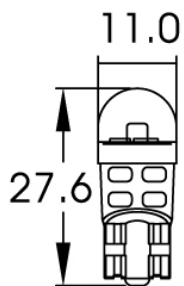

LED Signalling – Wedge Bulbs

990110

Product Information

Description

LED Wedge Bulbs - 12V W5W
6000K - T10 Base

Product Dimensions

Electrical Specifications

Input Voltage	12V DC
Operating Voltage	12V DC

Photometric Specifications

Effective Lumen Output	65
Nominal LED Color Temperature	6000 K
Beam Pattern(s)	Interior - Compartment Light Signalization - Front Position Signalization - License Plate Illuminator