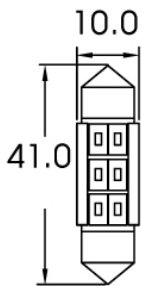

LED Signalling – Festoon Bulbs

990104

Product Information

Description

LED Festoon Bulb - 12V C21W
6000K - SV8.5 / 41 x 10.5 Base

Product Dimensions

Electrical Specifications

Input Voltage	12V DC
Operating Voltage	12V DC

Photometric Specifications

Effective Lumen Output	68
Nominal LED Color Temperature	6000 K
Beam Pattern(s)	Interior - Compartment Light

Additional Specifications

Warranty	2 Year - Standard driving conditions: For normal day to day driving & recreational 4x4. 1 Year - Off Highway: For mining and industrial applications.
Pack Quantity	1