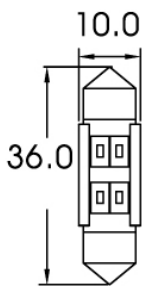

LED Signalling – Festoon Bulbs

990103

Product Information

Description

LED Festoon Bulb - 24V C10W
6000K - SV8.5 / 36 x 10.5 Base

Product Dimensions

Electrical Specifications

Input Voltage	24V DC
Operating Voltage	24V DC

Photometric Specifications

Effective Lumen Output	68
Nominal LED Color Temperature	6000 K
Beam Pattern(s)	Interior - Compartment Light

Additional Specifications

Warranty	2 Year - Standard driving conditions: For normal day to day driving & recreational 4x4. 1 Year - Off Highway: For mining and industrial applications.
Pack Quantity	1