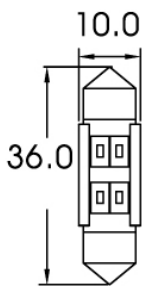

LED Signalling – Festoon Bulbs

990103

Product Information

Description

LED Festoon Bulb - 24V C10W
6000K - SV8.5 / 36 x 10.5 Base

Product Dimensions

Electrical Specifications

Input Voltage 24V DC