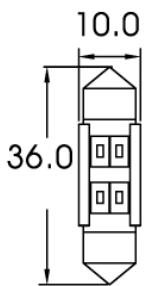

LED Signalling – Festoon Bulbs

990102

Product Information

Description

LED Festoon Bulb - 12V C10W
6000K - SV8.5 / 36 x 10.5 Base

Product Dimensions

Electrical Specifications

Input Voltage	12V DC
Operating Voltage	12V DC

Photometric Specifications

Effective Lumen Output	68
Nominal LED Color Temperature	6000 K
Beam Pattern(s)	Interior - Compartment Light

Additional Specifications

Warranty	2 Year - Standard driving conditions: For normal day to day driving & recreational 4x4. 1 Year - Off Highway: For mining and industrial applications.
Pack Quantity	1