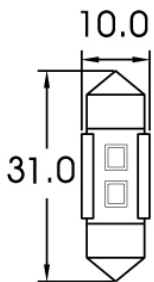

LED Signalling – Festoon Bulbs

990100

Product Information

Description

LED Festoon Bulb - 12V C5W 6000K
- SV8.5 / 31 x 10.5 Base

Product Dimensions

Electrical Specifications

Input Voltage	12V DC
Operating Voltage	12V DC

Photometric Specifications

Effective Lumen Output	68
Nominal LED Color Temperature	6000 K
Beam Pattern(s)	Interior - Compartment Light Signalization - Front Position Signalization - License Plate Illuminator