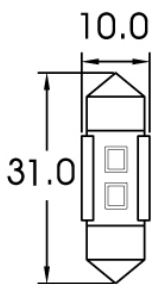

LED Signalling – Festoon Bulbs

990100

Product Information

Description

LED Festoon Bulb - 12V C5W 6000K
- SV8.5 / 31 x 10.5 Base

Product Dimensions

Electrical Specifications

Input Voltage	12V DC
Operating Voltage	12V DC

Photometric Specifications

Effective Lumen Output	68
Nominal LED Color Temperature	6000 K
Beam Pattern(s)	Interior - Compartment Light Signalization - Front Position Signalization - License Plate Illuminator