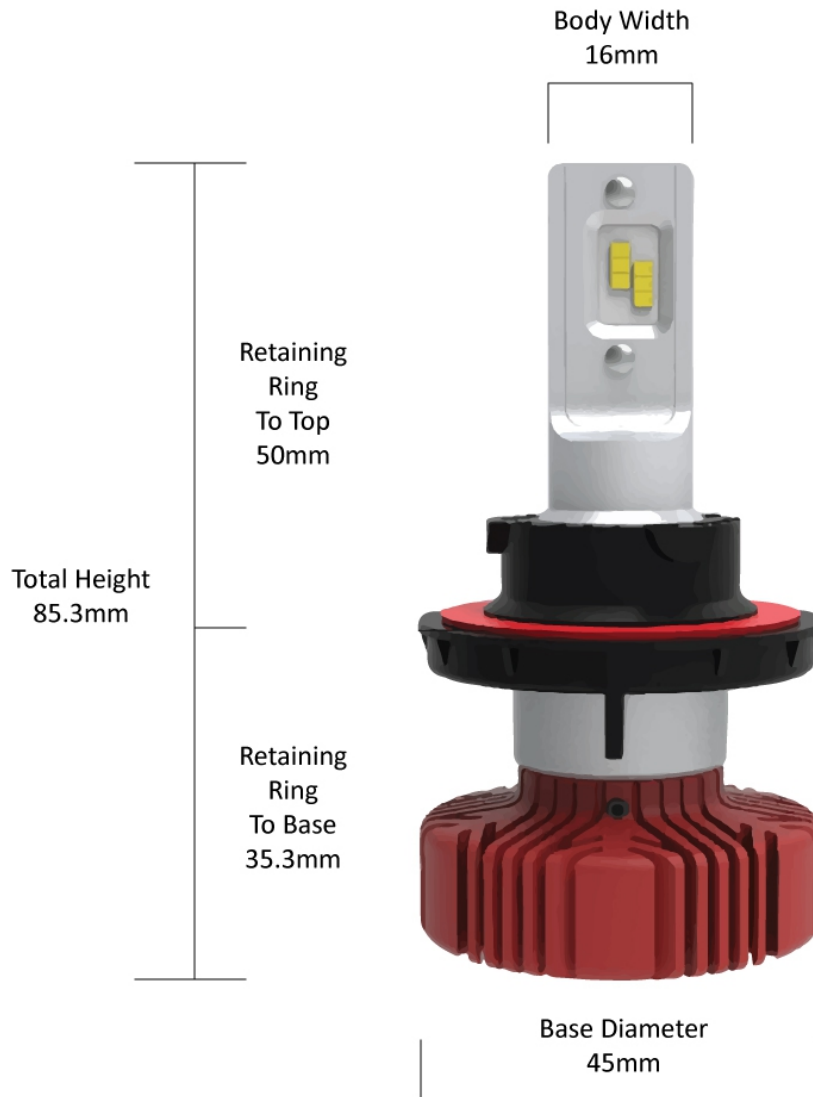

# LED Headlight Conversion Kit - Model Evolution 4000

### Product Information

<b>Description</b>	Model Evolution 4000 - 12/24V LED Bulb Kit 6000K - H13
<b>Retrofits</b>	H13 halogen light housings
<b>Minimum Operating Temperature</b>	-40 °C
<b>Maximum Operating Temperature</b>	130 °C
<b>Connector or Wiring</b>	H13

### Product Dimensions