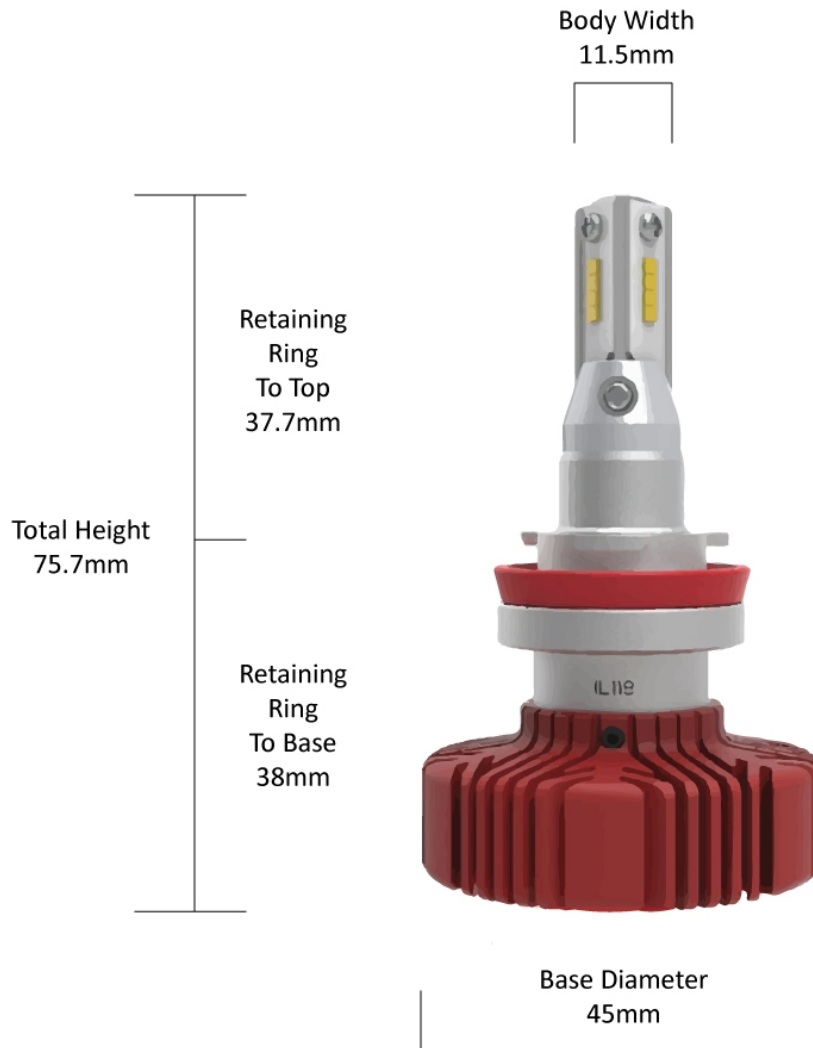

LED Headlight Conversion Kit – Model Evolution 4000 - Projector Range 990011P

Product Information

| | |
|--------------------------------------|---|
| Description | Model Evolution 4000 - 12/24V LED Bulb Kit 6000K - H8/9/11/16 Projector |
| Retrofits | H8/9/11/16 halogen light housings |
| Minimum Operating Temperature | -40 °C |
| Maximum Operating Temperature | 130 °C |
| Connector or Wiring | H8/9/11/16 |

Product Dimensions

Electrical Specifications

| | |
|--------------------------|-----------|
| Input Voltage | 12-24V DC |
| Operating Voltage | 12-24V DC |
| Wattage | 25 W |

Photometric Specifications

| | |
|--------------------------------------|----------------------------|
| Effective Lumen Output | 2000 per bulb |
| Nominal LED Color Temperature | 6000 K |
| Beam Pattern(s) | Forward Lighting - Driving |