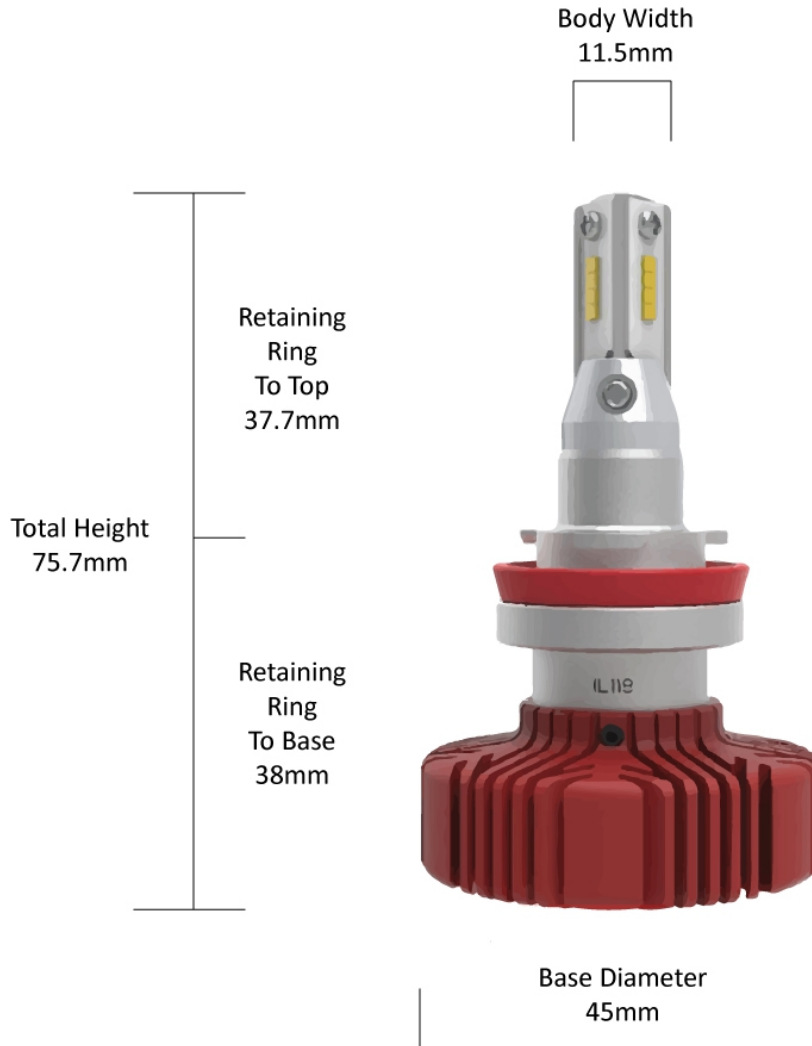

# LED Headlight Conversion Kit – Model Evolution 4000 - Projector Range 990011P

## Product Dimensions

## Electrical Specifications

<b>Input Voltage</b>	12-24V DC
<b>Operating Voltage</b>	12-24V DC
<b>Wattage</b>	25 W

## Photometric Specifications

<b>Effective Lumen Output</b>	2000 per bulb
<b>Nominal LED Color Temperature</b>	6000 K
<b>Beam Pattern(s)</b>	Forward Lighting - Driving