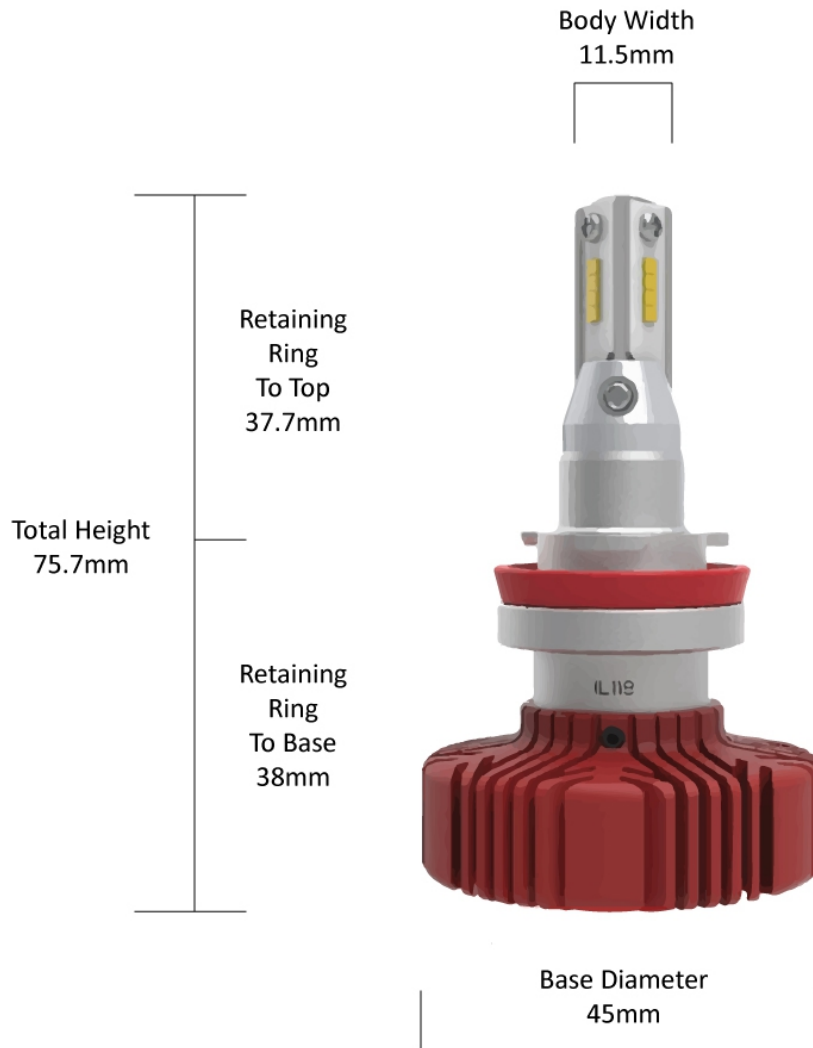

# LED Headlight Conversion Kit – Model Evolution 4000 - Projector Range 990011P

## Product Information

|                                      |   |
|--------------------------------------|---|
| <b>Description</b>                   | Model Evolution 4000 - 12/24V LED Bulb Kit 6000K - H8/9/11/16 Projector |
| <b>Retrofits</b>                     | H8/9/11/16 halogen light housings                                       |
| <b>Minimum Operating Temperature</b> | -40 °C  |
| <b>Maximum Operating Temperature</b> | 130 °C  |
| <b>Connector or Wiring</b>           | H8/9/11/16  |

## Product Dimensions