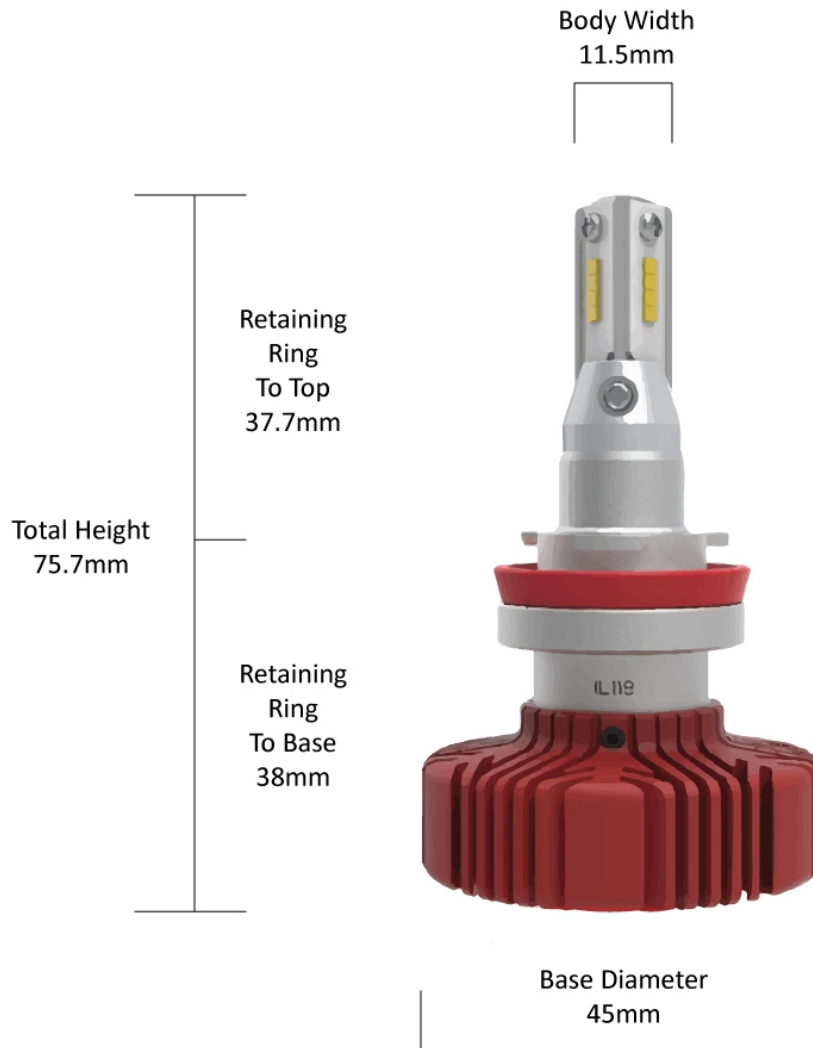

LED Headlight Conversion Kit – Model Evolution 4000 - Projector Range 990011P

Product Information

Description	Model Evolution 4000 - 12/24V LED Bulb Kit 6000K - H8/9/11/16 Projector
Retrofits	H8/9/11/16 halogen light housings
Minimum Operating Temperature	-40 °C
Maximum Operating Temperature	130 °C
Connector or Wiring	H8/9/11/16

Product Dimensions

Electrical Specifications

Input Voltage	12-24V DC
Operating Voltage	12-24V DC
Wattage	25 W

Photometric Specifications

Effective Lumen Output	2000 per bulb
Nominal LED Color Temperature	6000 K
Beam Pattern(s)	Forward Lighting - Driving

Additional Specifications

IP Rating	IP65
Warranty	3 Year - Standard driving conditions: For normal day to day driving & recreational 4x4. 1 Year - Off Highway: For mining and industrial applications.
Pack Quantity	2 Bulbs