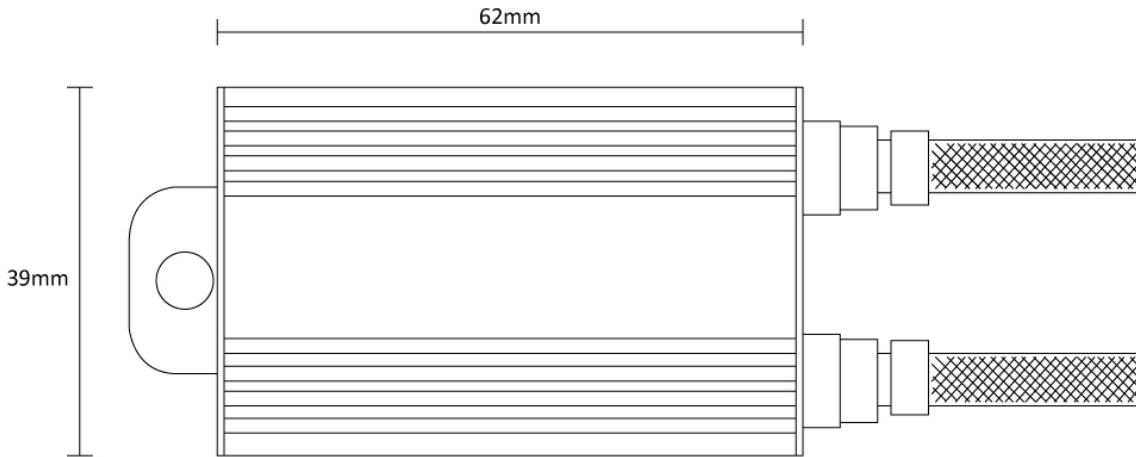

## Product Information

<b>Description</b>	All-In-One CANbus Kit - 12V H8/H9/H11/H16/H27
<b>Height</b>	39 mm / 1.54 in
<b>Width</b>	62 mm / 2.44 in
<b>Depth</b>	23 mm / 0.91 in
<b>Connector or Wiring</b>	H8, H9, H11, H16 & H27

## Product Dimensions