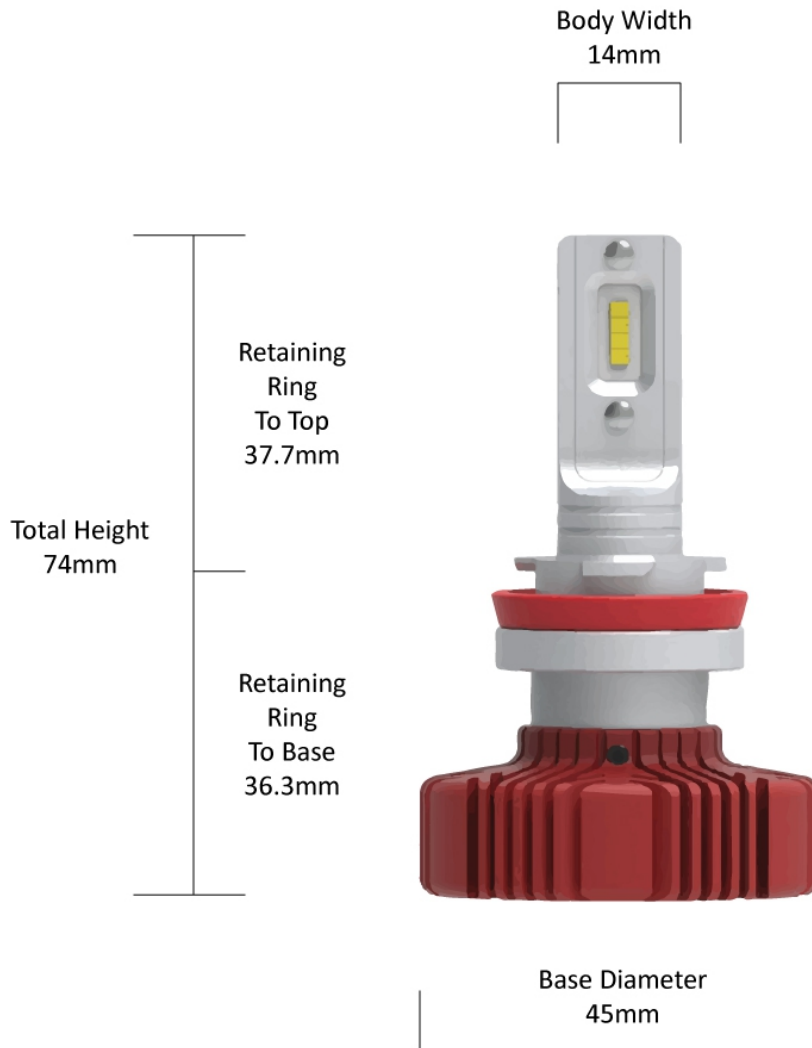

LED Headlight Conversion Kit - Model Evolution 4000

990011

Product Information

Description	Model Evolution 4000 - 12/24V LED Bulb Kit 6000K - H8/9/11/16
Retrofits	H8/9/11/16 halogen light housings
Minimum Operating Temperature	-40 °C
Maximum Operating Temperature	130 °C
Connector or Wiring	H8/9/11/16

Product Dimensions

Electrical Specifications

Input Voltage	12-24V DC
Operating Voltage	12-24V DC
Wattage	25 W

Photometric Specifications

Effective Lumen Output	2000 per bulb
Nominal LED Color Temperature	6000 K
Beam Pattern(s)	Forward Lighting - Driving

Additional Specifications

IP Rating	IP65
Warranty	3 Year - Standard driving conditions: For normal day to day driving & recreational 4x4. 1 Year - Off Highway: For mining and industrial applications.
Pack Quantity	2 Bulbs