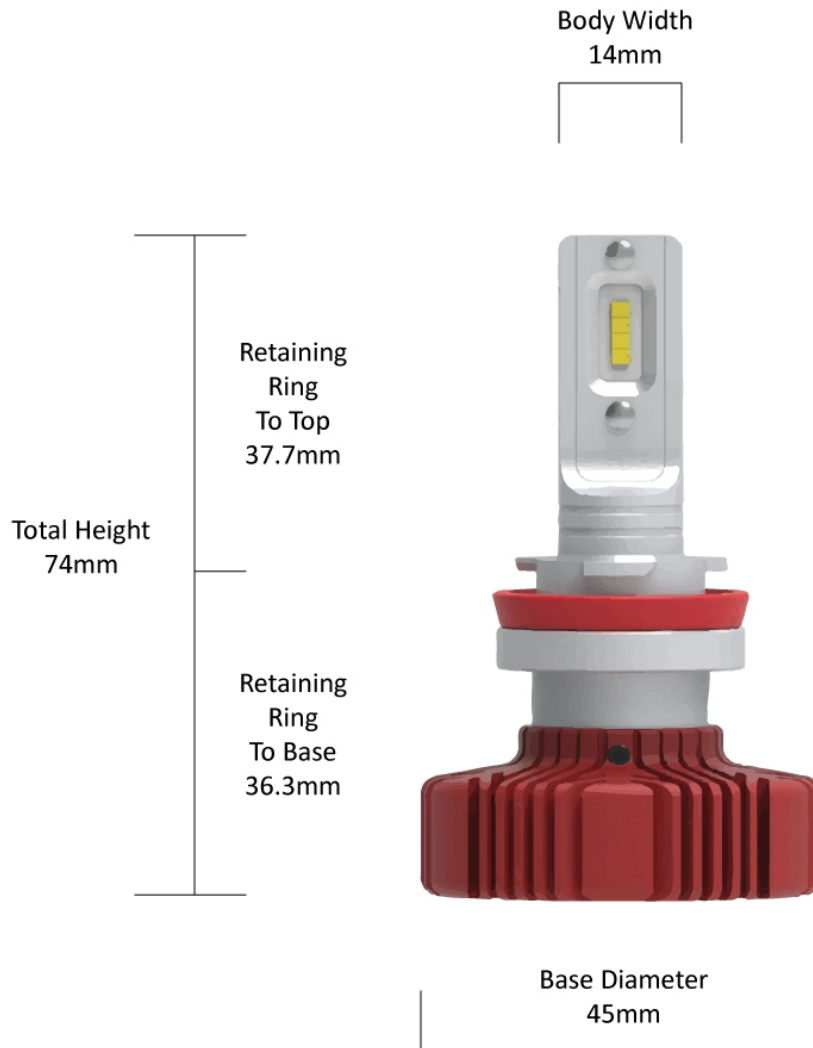

LED Headlight Conversion Kit - Model Evolution 4000

990011

Product Information

Description	Model Evolution 4000 - 12/24V LED Bulb Kit 6000K - H8/9/11/16
Retrofits	H8/9/11/16 halogen light housings
Minimum Operating Temperature	-40 °C
Maximum Operating Temperature	130 °C
Connector or Wiring	H8/9/11/16

Product Dimensions

Electrical Specifications

Input Voltage	12-24V DC
Operating Voltage	12-24V DC
Wattage	25 W

Photometric Specifications

Effective Lumen Output	2000 per bulb
Nominal LED Color Temperature	6000 K
Beam Pattern(s)	Forward Lighting - Driving

Additional Specifications

IP Rating	IP65
Warranty	3 Year - Standard driving conditions: For normal day to day driving & recreational 4x4. 1 Year - Off Highway: For mining and industrial applications.
Pack Quantity	2 Bulbs