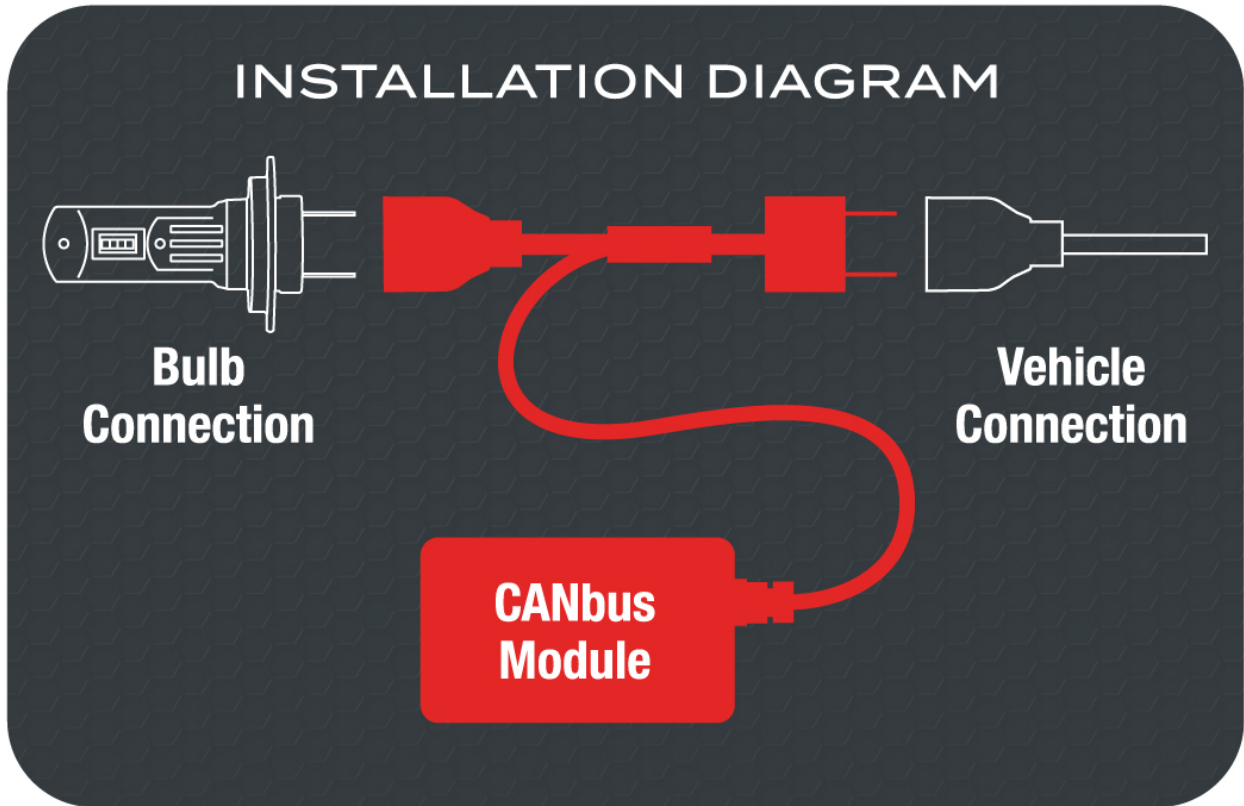

# CANbus Kit - Suits Model 4000 & DirectFit LED Bulbs 990007SCB

## Product Information

<b>Description</b>	All-In-One SUPER CANbus Kit - 12V H7 (High Strength)
<b>Connector or Wiring</b>	H7

## Product Dimensions

## Installation & Application Information

---

This product is polarity sensitive meaning the H7 male plug needs to be connected correctly into the original vehicle plug. The product will not function correctly otherwise.