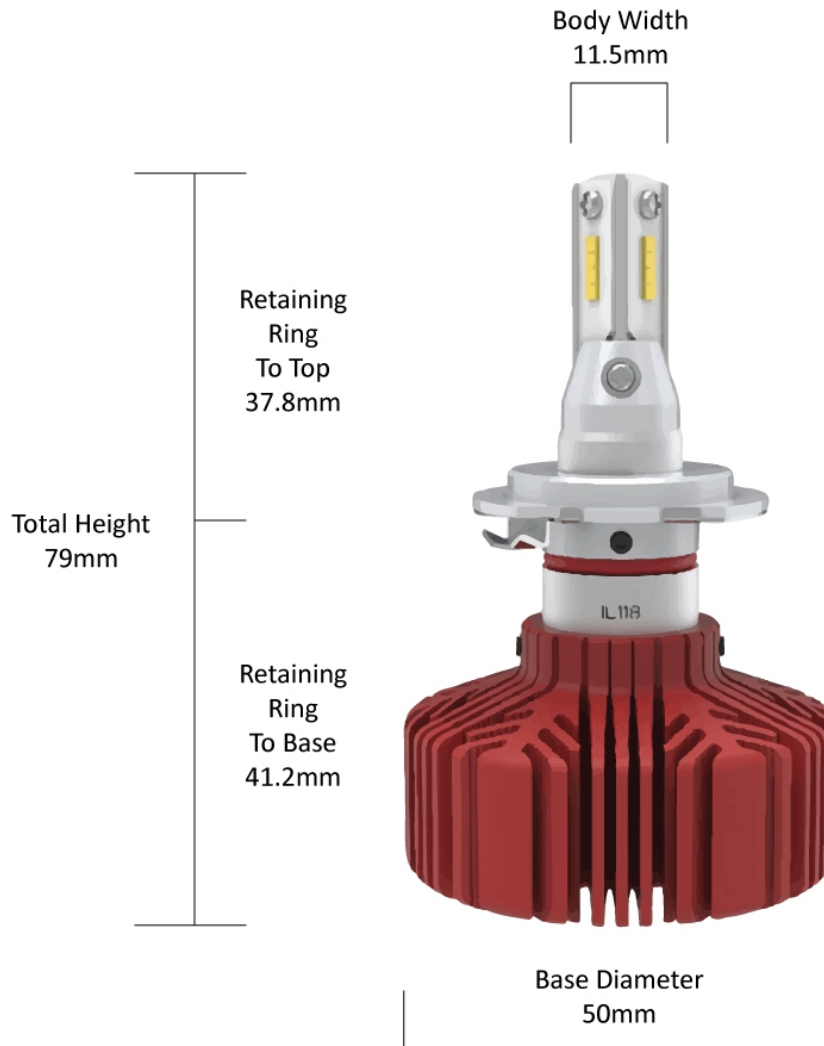

LED Headlight Conversion Kit - Vehicle Specific 990007PC1

Product Information

Description	Model Evolution 4000 - 12/24V LED Bulb Kit 6000K - H7 Projector Low Beam (W/ adaptor clip & dust cap)
Retrofits	H7 halogen light housings in specific vehicles. See 'Installation & Application Information'
Minimum Operating Temperature	-40 °C
Maximum Operating Temperature	130 °C
Connector or Wiring	H7

Product Dimensions

Electrical Specifications

Input Voltage	12-24V DC
Operating Voltage	12-24V DC
Wattage	25 W

Photometric Specifications

Effective Lumen Output	2000 per bulb
Nominal LED Color Temperature	6000 K
Beam Pattern(s)	Forward Lighting - Driving

Additional Specifications

IP Rating	IP65
Warranty	3 Year - Standard driving conditions: For normal day to day driving & recreational 4x4. 1 Year - Off Highway: For mining and industrial applications.
Pack Quantity	2 Bulbs with adaptor clips & 2 rubber dust caps

Installation & Application Information

This product is suitable for the following vehicles in a low beam application

- Ford Falcon FG
- Ford Territory SZ
- Toyota Camry 2011
- Mercedes GLE 2013-14
- Kenworth T610 Aero