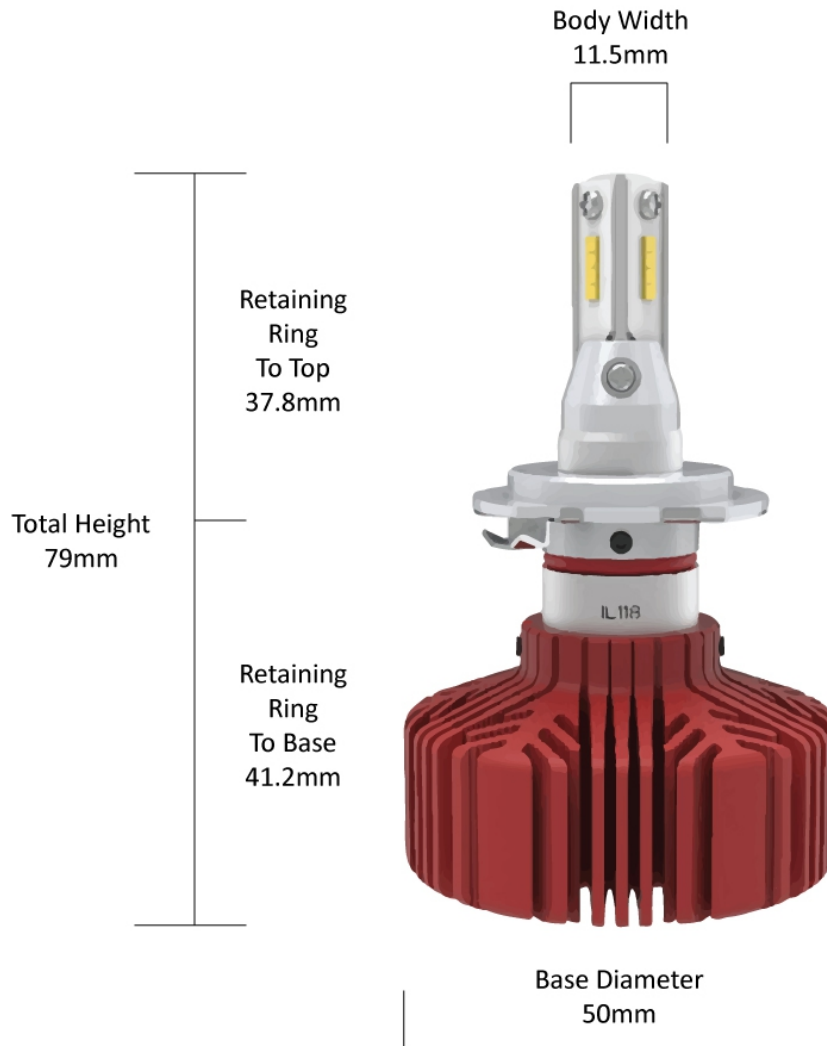

## Product Information

<b>Description</b>	Model Evolution 4000 - 12/24V LED Bulb Kit 6000K - H7 Projector Low Beam (W/ adaptor clip & dust cap)
<b>Retrofits</b>	H7 halogen light housings in specific vehicles. See 'Installation & Application Information'
<b>Minimum Operating Temperature</b>	-40 °C
<b>Maximum Operating Temperature</b>	130 °C
<b>Connector or Wiring</b>	H7

## Product Dimensions

## Electrical Specifications

<b>Input Voltage</b>	12-24V DC
<b>Operating Voltage</b>	12-24V DC
<b>Wattage</b>	25 W

## Photometric Specifications

<b>Effective Lumen Output</b>	2000 per bulb
<b>Nominal LED Color Temperature</b>	6000 K
<b>Beam Pattern(s)</b>	Forward Lighting - Driving