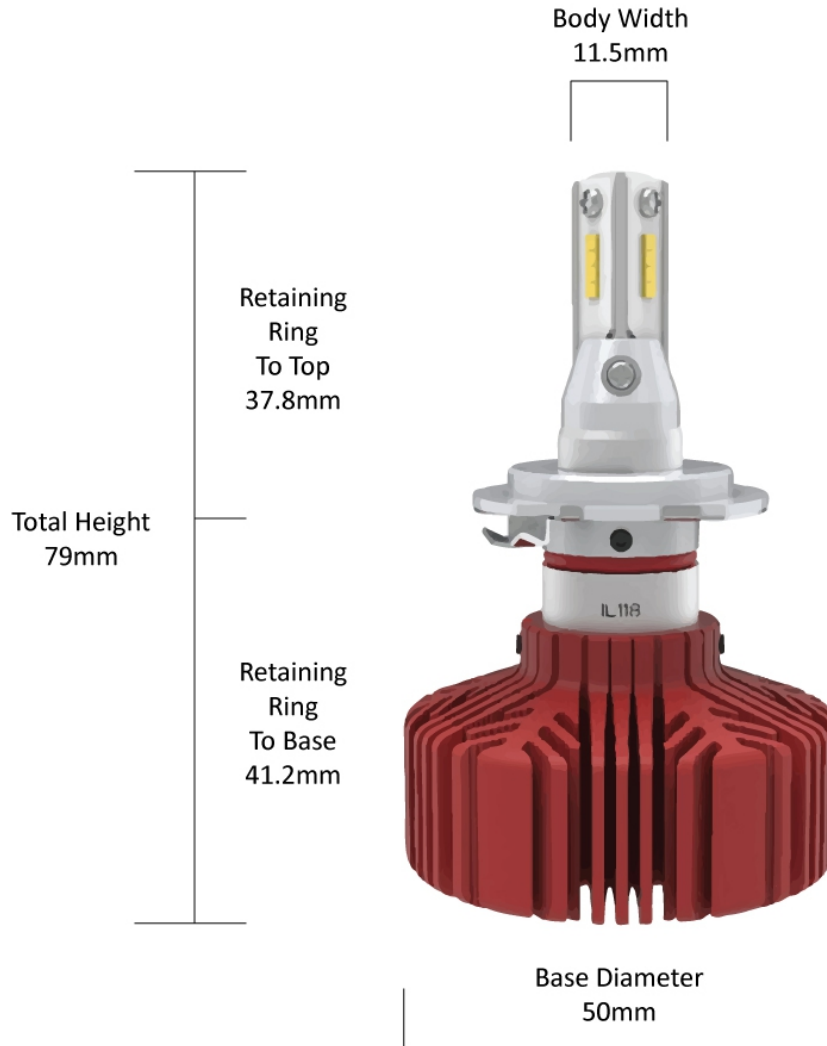

LED Headlight Conversion Kit - Vehicle Specific 990007PC1

Product Information

Description	Model Evolution 4000 - 12/24V LED Bulb Kit 6000K - H7 Projector Low Beam (W/ adaptor clip & dust cap)
Retrofits	H7 halogen light housings in specific vehicles. See 'Installation & Application Information'
Minimum Operating Temperature	-40 °C
Maximum Operating Temperature	130 °C
Connector or Wiring	H7

Product Dimensions

Electrical Specifications

Input Voltage	12-24V DC
Operating Voltage	12-24V DC
Wattage	25 W

Photometric Specifications

Effective Lumen Output	2000 per bulb
Nominal LED Color Temperature	6000 K
Beam Pattern(s)	Forward Lighting - Driving

Additional Specifications

IP Rating	IP65
Warranty	3 Year - Standard driving conditions: For normal day to day driving & recreational 4x4. 1 Year - Off Highway: For mining and industrial applications.
Pack Quantity	2 Bulbs with adaptor clips & 2 rubber dust caps

Installation & Application Information

This product is suitable for the following vehicles in a low beam application

- Ford Falcon FG
- Ford Territory SZ
- Toyota Camry 2011
- Mercedes GLE 2013-14
- Kenworth T610 Aero