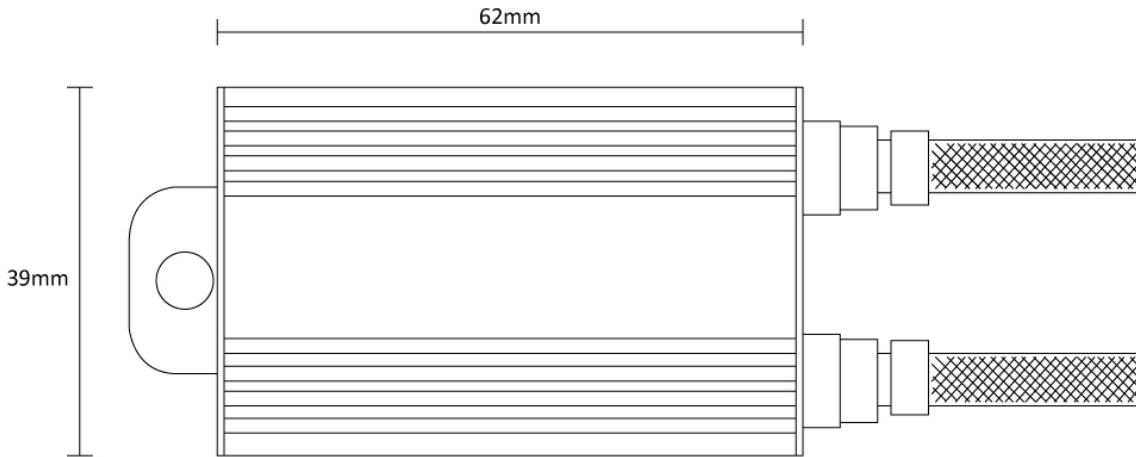

LED Headlight CANbus Kit - Suits Model 4000 & DirectFit 990007CB24

Product Information

Description	All-In-One CANbus Kit - 24V H7
Height	39 mm / 1.54 in
Width	62 mm / 2.44 in
Depth	23 mm / 0.91 in
Connector or Wiring	H7

Product Dimensions

Electrical Specifications

Input Voltage	24V DC
Operating Voltage	24V DC

Additional Specifications

Warranty	1 Year
Pack Quantity	2 Modules