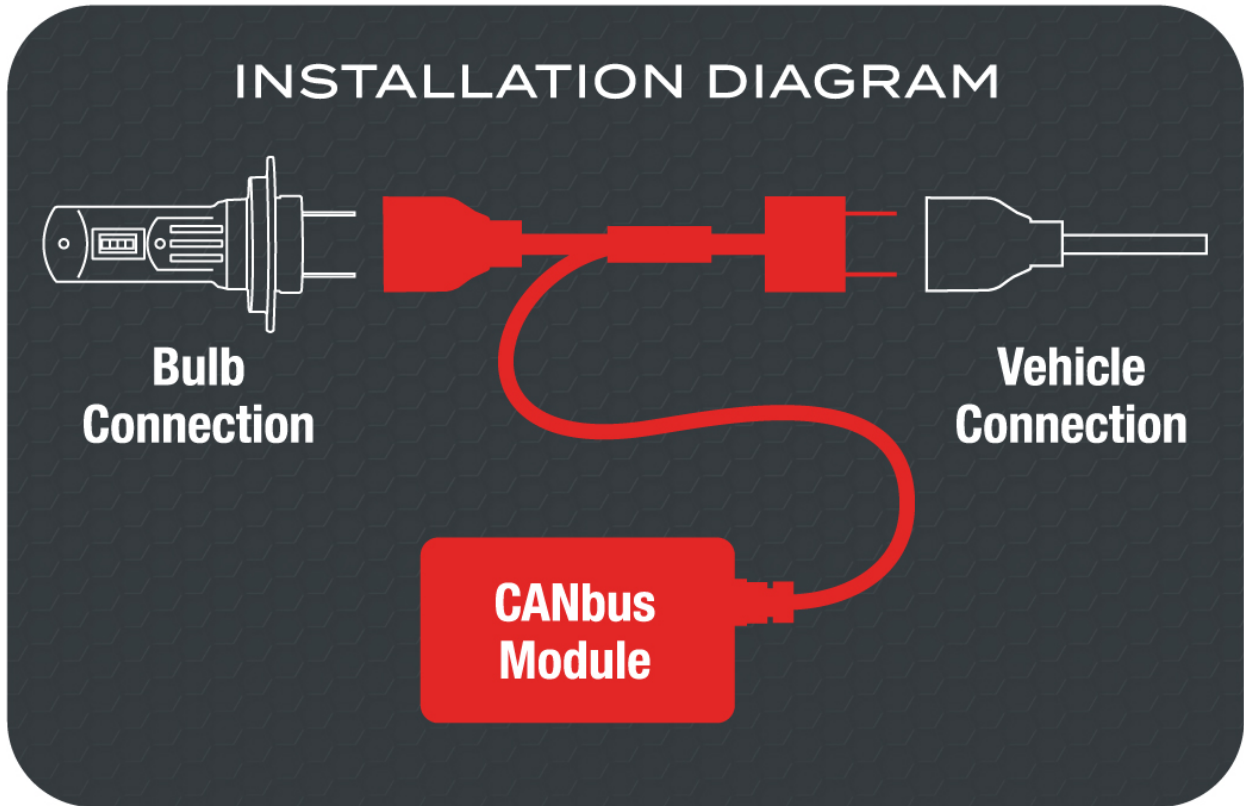

Electrical Specifications

Input Voltage	24V DC
Operating Voltage	24V DC

Additional Specifications

Warranty	1 Year
Pack Quantity	2 Modules