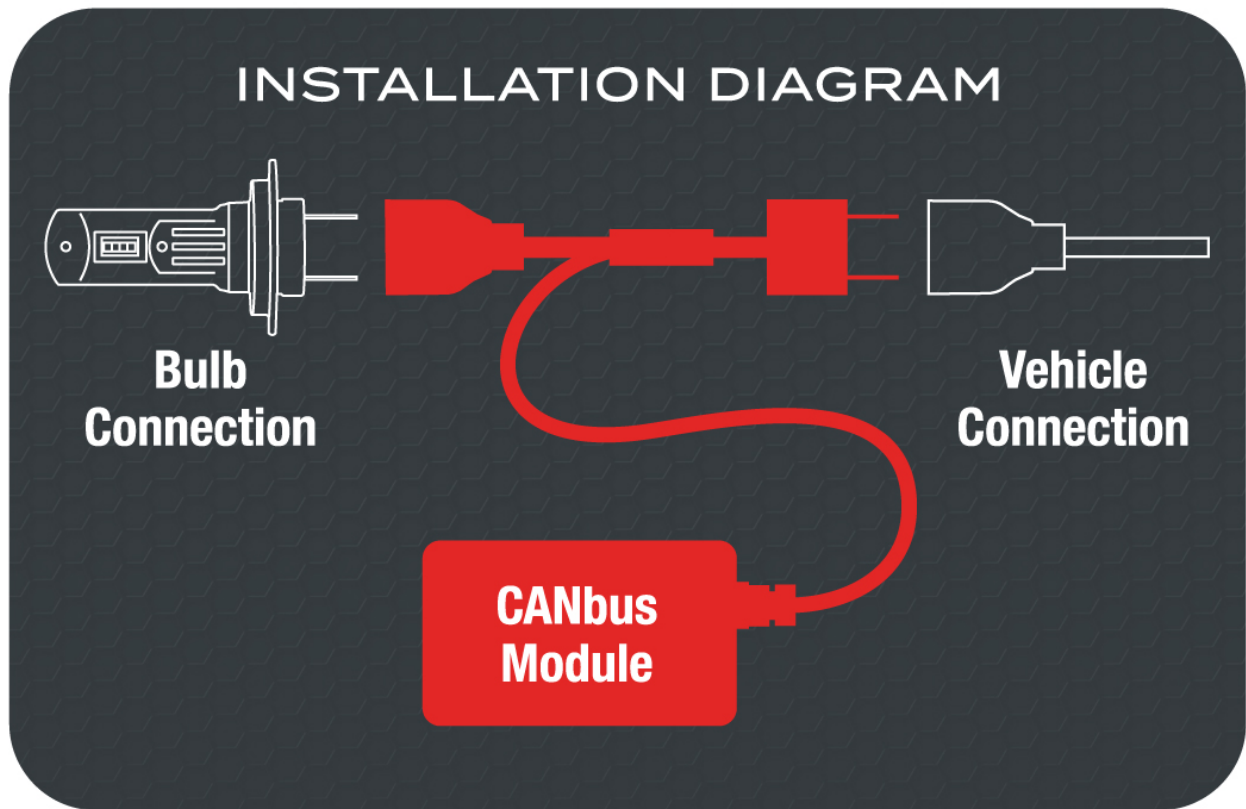

# CANbus Kit - Suits Model 4000 & DirectFit LED Bulbs 990007CB

## Product Information

<b>Description</b>	All-In-One CANbus Kit - 12V H7
<b>Height</b>	39 mm / 1.54 in
<b>Width</b>	62 mm / 2.44 in
<b>Depth</b>	23 mm / 0.91 in
<b>Connector or Wiring</b>	H7

## Product Dimensions

## Installation & Application Information

---

This product is polarity sensitive meaning the H7 male plug needs to be connected correctly into the original vehicle plug. The product will not function correctly otherwise.