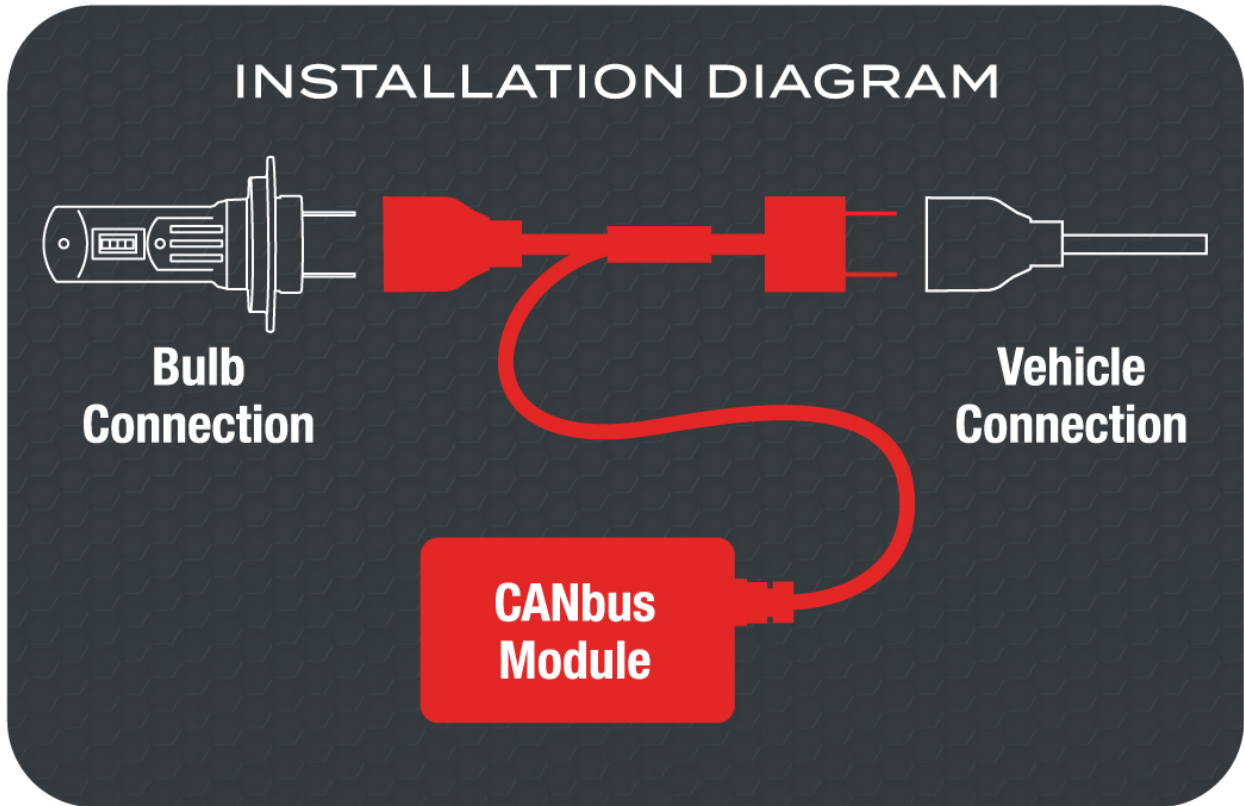

# CANbus Kit - Suits Model 4000 & DirectFit LED Bulbs 990007CB

## Product Information

<b>Description</b>	All-In-One CANbus Kit - 12V H7
<b>Height</b>	39 mm / 1.54 in
<b>Width</b>	62 mm / 2.44 in
<b>Depth</b>	23 mm / 0.91 in
<b>Connector or Wiring</b>	H7

## Product Dimensions

## Installation & Application Information

---

This product is polarity sensitive meaning the H7 male plug needs to be connected correctly into the original vehicle plug. The product will not function correctly otherwise.