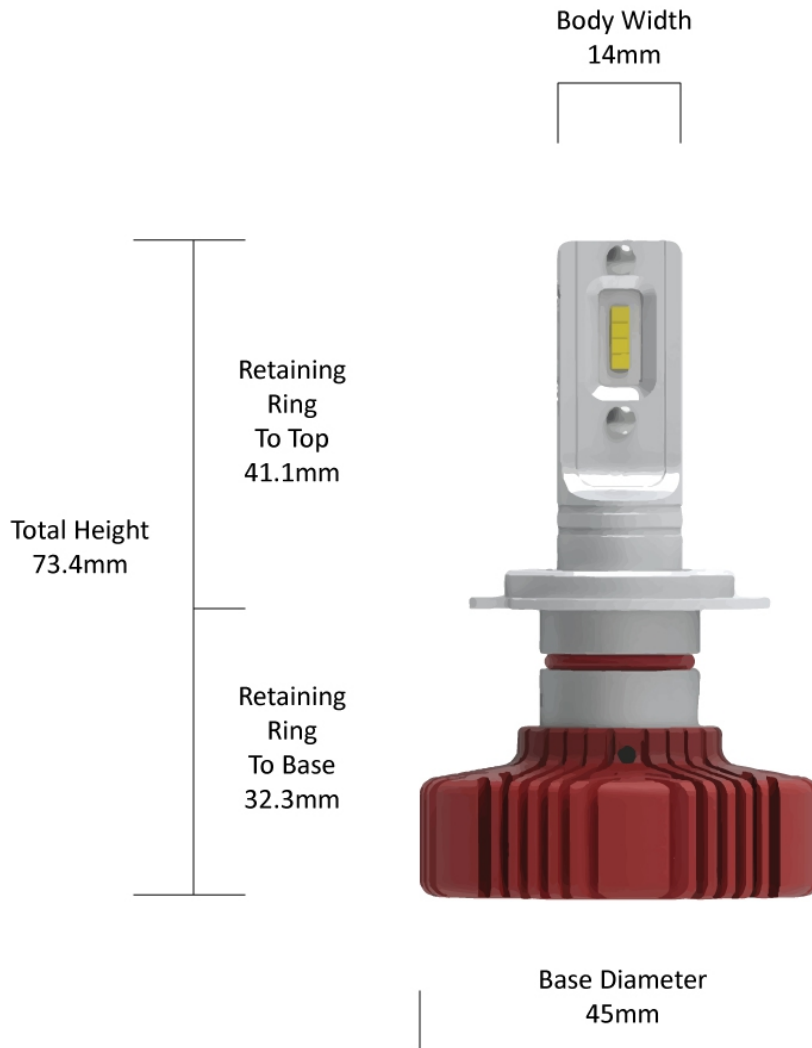

## Product Information

<b>Description</b>	Model Evolution 4000 - 12/24V LED Bulb Kit 6000K - H7 High Beam (W/ adaptor clip)
<b>Retrofits</b>	H7 halogen light housings in specific vehicles. See 'Installation & Application Information'
<b>Minimum Operating Temperature</b>	-40 °C
<b>Maximum Operating Temperature</b>	130 °C
<b>Connector or Wiring</b>	H7

## Product Dimensions

## Photometric Specifications

<b>Effective Lumen Output</b>	2000 per bulb
<b>Nominal LED Color Temperature</b>	6000 K
<b>Beam Pattern(s)</b>	Forward Lighting - Driving

### Installation

Make sure that the side exit power cable is facing **DOWN** as you go to install the bulb. It will not fit and rotate into place with the cable facing up.