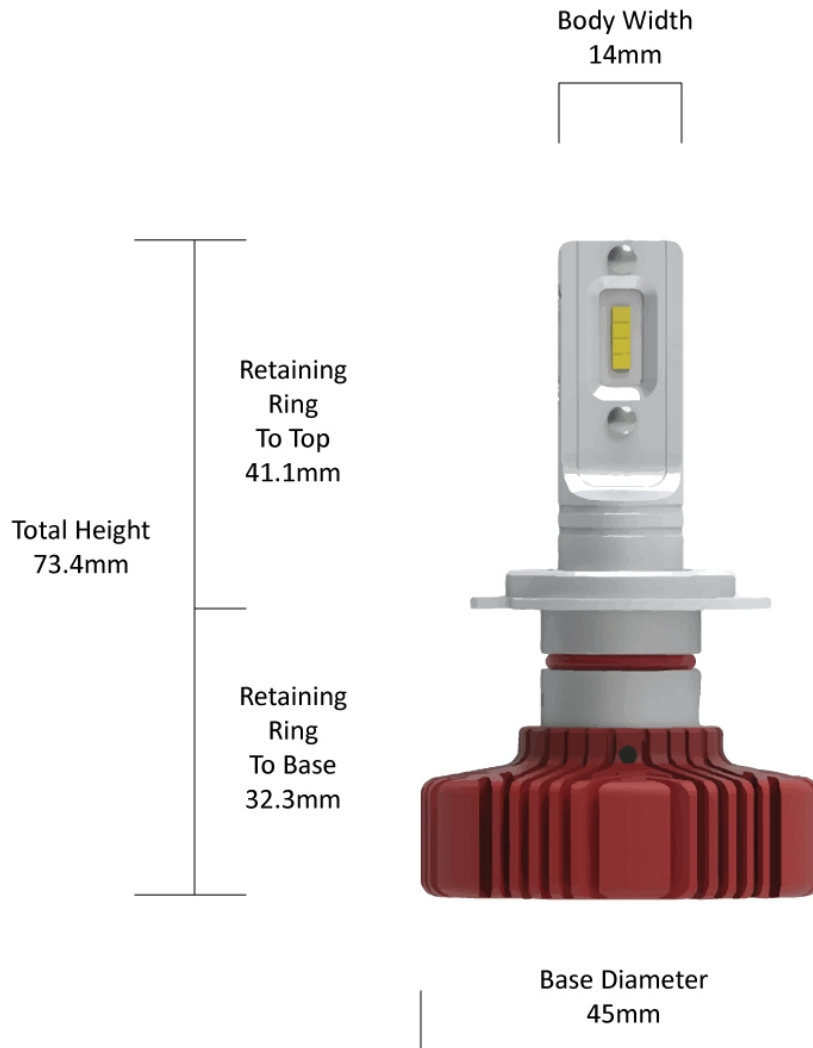

LED Headlight Conversion Kit - Model Evolution 4000 990007C1

Product Information

Description	Model Evolution 4000 - 12/24V LED Bulb Kit 6000K - H7 High Beam (W/ adaptor clip)
Retrofits	H7 halogen light housings in specific vehicles. See 'Installation & Application Information'
Minimum Operating Temperature	-40 °C
Maximum Operating Temperature	130 °C
Connector or Wiring	H7

Product Dimensions

Electrical Specifications

Input Voltage	12-24V DC
Operating Voltage	12-24V DC
Wattage	25 W

Photometric Specifications

Effective Lumen Output	2000 per bulb
Nominal LED Color Temperature	6000 K
Beam Pattern(s)	Forward Lighting - Driving

Additional Specifications

IP Rating	IP65
Warranty	3 Year - Standard driving conditions: For normal day to day driving & recreational 4x4. 1 Year - Off Highway: For mining and industrial applications.
Pack Quantity	2 Bulbs with adaptor clips

Installation & Application Information

This product is suitable for the following vehicles in a high beam application

- Ford Falcon FG
- Ford Territory SZ
- 2009 Mercedes Vito Van

Installation

Make sure that the side exit power cable is facing **DOWN** as you go to install the bulb. It will not fit and rotate into place with the cable facing up.