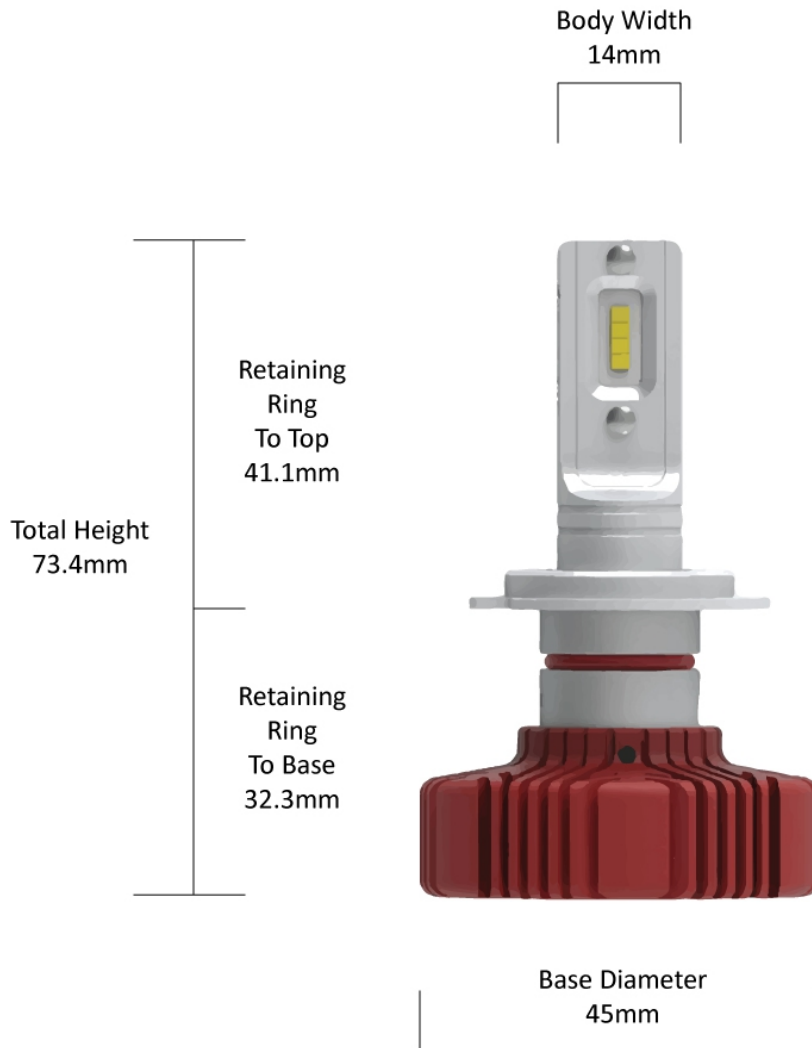

LED Headlight Conversion Kit - Vehicle Specific 990007C1

Product Information

Description	Model Evolution 4000 - 12/24V LED Bulb Kit 6000K - H7 High Beam (W/ adaptor clip)
Retrofits	H7 halogen light housings in specific vehicles. See 'Installation & Application Information'
Minimum Operating Temperature	-40 °C
Maximum Operating Temperature	130 °C
Connector or Wiring	H7

Product Dimensions

Electrical Specifications

Input Voltage	12-24V DC
Operating Voltage	12-24V DC
Wattage	25 W

Photometric Specifications

Effective Lumen Output	2000 per bulb
Nominal LED Color Temperature	6000 K
Beam Pattern(s)	Forward Lighting - Driving

Additional Specifications

IP Rating	IP65
Warranty	3 Year - Standard driving conditions: For normal day to day driving & recreational 4x4. 1 Year - Off Highway: For mining and industrial applications.
Pack Quantity	2 Bulbs with adaptor clips

Installation & Application Information

This product is suitable for the following vehicles in a high beam application

- Ford Falcon FG
- Ford Territory SZ
- 2009 Mercedes Vito Van

Installation

Make sure that the side exit power cable is facing **DOWN** as you go to install the bulb. It will not fit and rotate into place with the cable facing up.