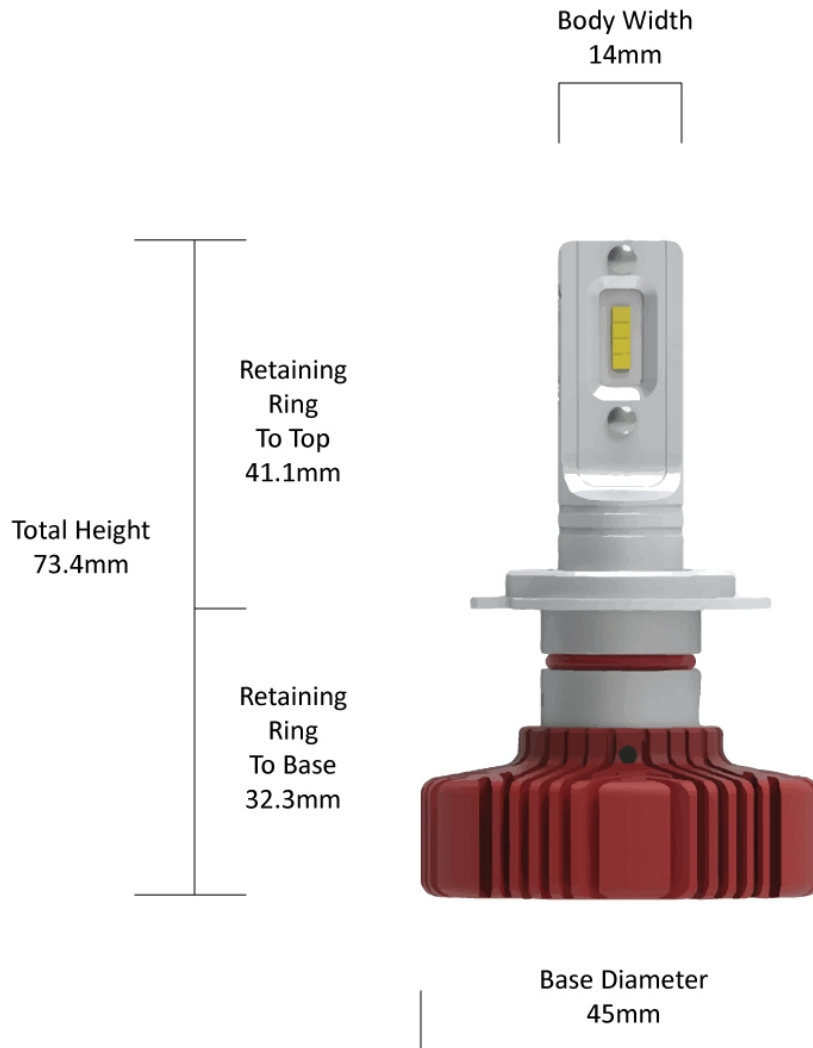

## Product Information

<b>Description</b>	Model Evolution 4000 - 12/24V LED Bulb Kit 6000K - H7 High Beam (W/ adaptor clip)
<b>Retrofits</b>	H7 halogen light housings in specific vehicles. See 'Installation & Application Information'
<b>Minimum Operating Temperature</b>	-40 °C
<b>Maximum Operating Temperature</b>	130 °C
<b>Connector or Wiring</b>	H7

## Product Dimensions

## Photometric Specifications

<b>Effective Lumen Output</b>	2000 per bulb
<b>Nominal LED Color Temperature</b>	6000 K
<b>Beam Pattern(s)</b>	Forward Lighting - Driving

### Installation

Make sure that the side exit power cable is facing **DOWN** as you go to install the bulb. It will not fit and rotate into place with the cable facing up.