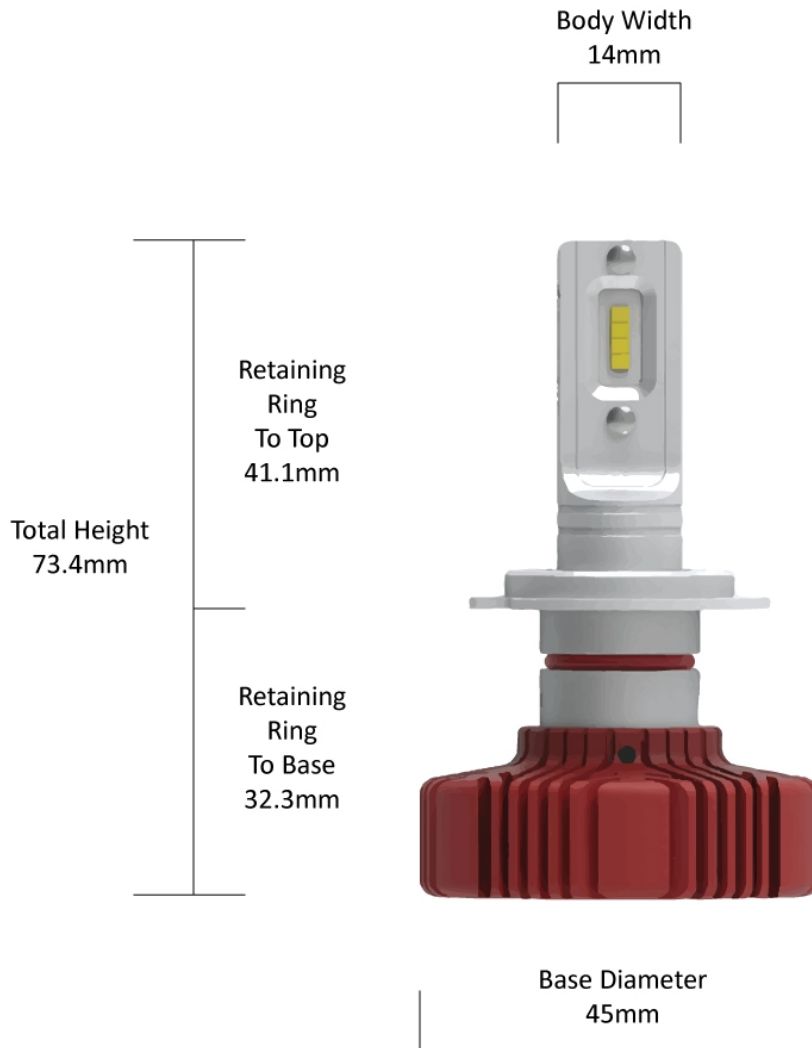

# LED Headlight Conversion Kit - Model Evolution 4000

### Product Dimensions

## Electrical Specifications

<b>Input Voltage</b>	12-24V DC
<b>Operating Voltage</b>	12-24V DC
<b>Wattage</b>	25 W
<b>Current Draw</b>	1.75A @ 13.2V DC