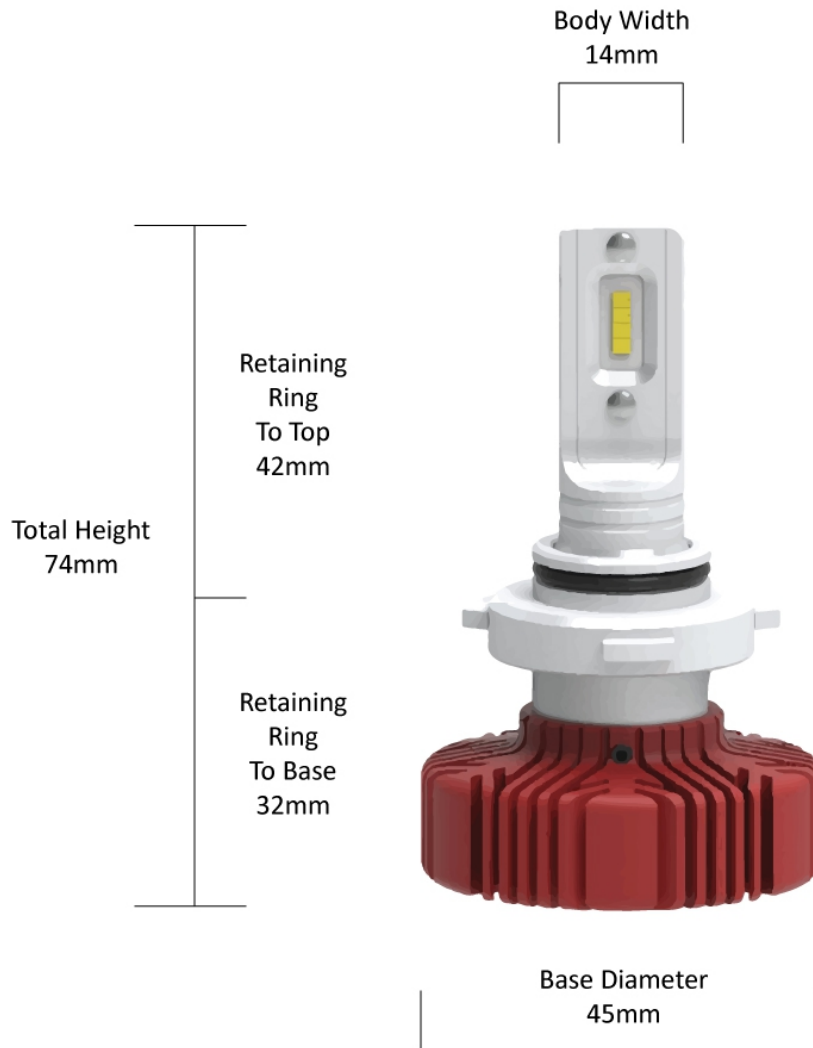

# LED Headlight Conversion Kit - Model Evolution 4000

### Product Information

<b>Description</b>	Model Evolution 4000 - 12/24V LED Bulb Kit 6000K - HB4
<b>Retrofits</b>	HB4 halogen light housings
<b>Minimum Operating Temperature</b>	-40 °C
<b>Maximum Operating Temperature</b>	130 °C
<b>Connector or Wiring</b>	HB4

### Product Dimensions