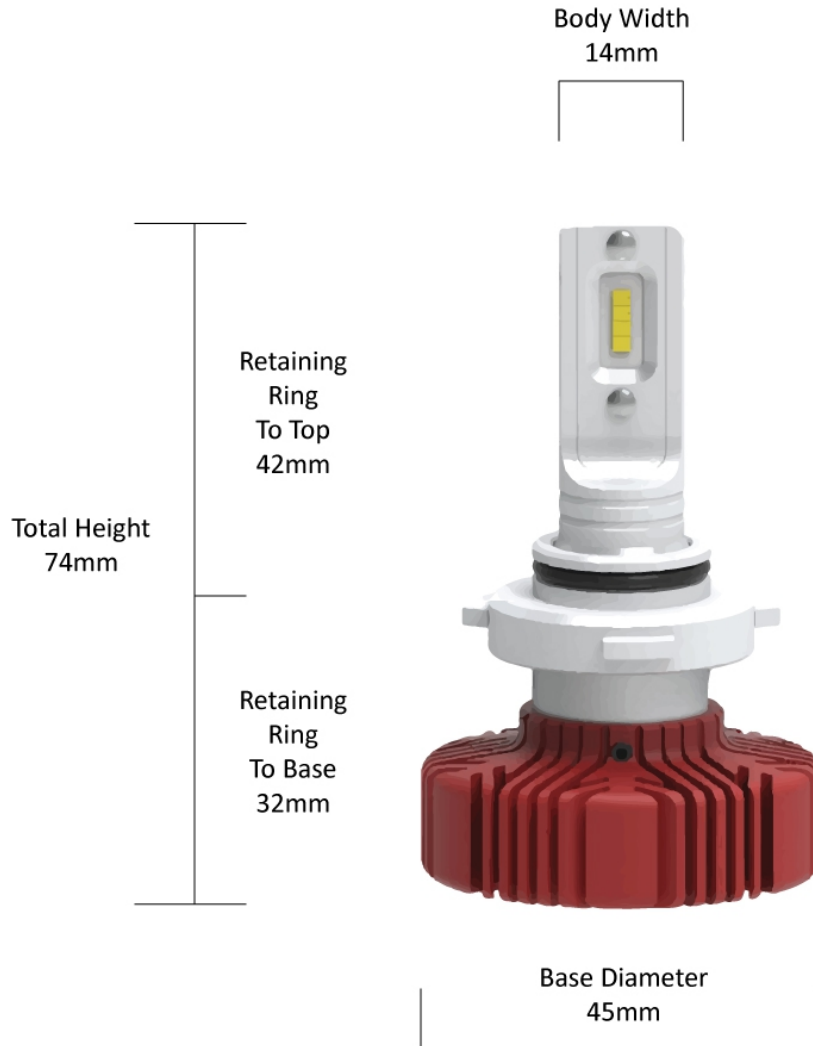

LED Headlight Conversion Kit - Model Evolution 4000

990006

Product Information

Description	Model Evolution 4000 - 12/24V LED Bulb Kit 6000K - HB4
Retrofits	HB4 halogen light housings
Minimum Operating Temperature	-40 °C
Maximum Operating Temperature	130 °C
Connector or Wiring	HB4

Product Dimensions

Electrical Specifications

Input Voltage	12-24V DC
Operating Voltage	12-24V DC
Wattage	25 W

Photometric Specifications

Effective Lumen Output	2000 per bulb
Nominal LED Color Temperature	6000 K
Beam Pattern(s)	Forward Lighting - Driving

Additional Specifications

IP Rating	IP65
Warranty	3 Year - Standard driving conditions: For normal day to day driving & recreational 4x4. 1 Year - Off Highway: For mining and industrial applications.
Pack Quantity	2 Bulbs