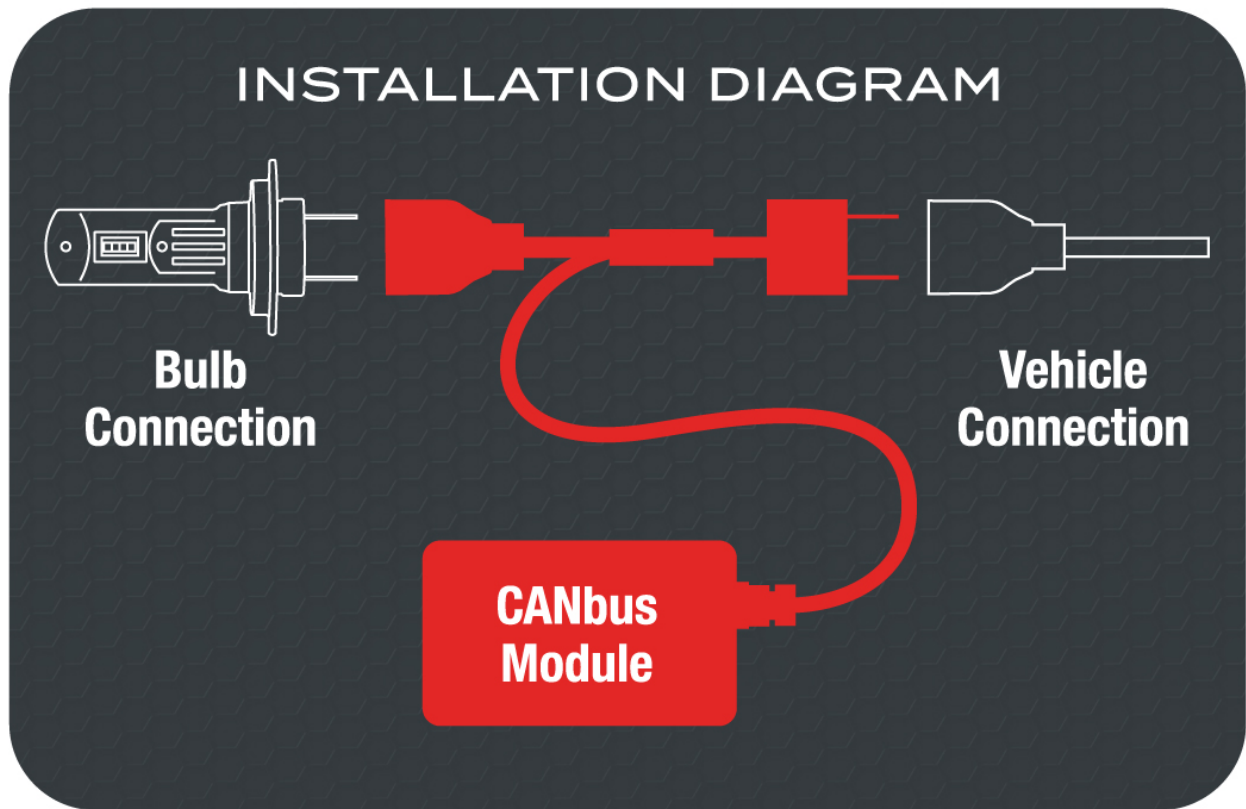

# CANbus Kit - Suits Model 4000 & DirectFit LED Bulbs 990005CB

## Product Information

<b>Description</b>	All-In-One CANbus Kit - 12V HB3/HB4/H10/HIR2
<b>Height</b>	39 mm / 1.54 in
<b>Width</b>	62 mm / 2.44 in
<b>Depth</b>	23 mm / 0.91 in
<b>Connector or Wiring</b>	HB3, HB4, H10 & HIR2

## Product Dimensions