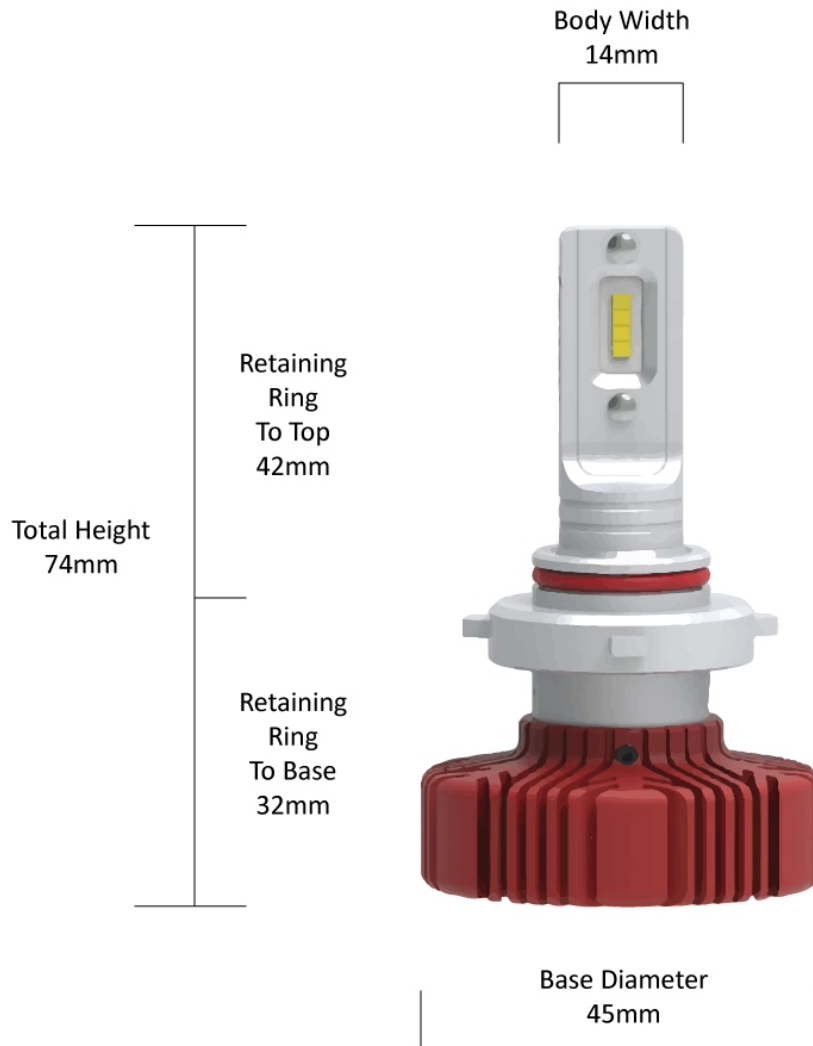

LED Headlight Conversion Kit - Model Evolution 4000

990005

Product Information

Description	Model Evolution 4000 - 12/24V LED Bulb Kit 6000K - HB3/H10
Retrofits	HB3 halogen light housings
Minimum Operating Temperature	-40 °C
Maximum Operating Temperature	130 °C
Connector or Wiring	HB3/H10

Product Dimensions

Electrical Specifications

Input Voltage	12-24V DC
Operating Voltage	12-24V DC
Wattage	25 W

Photometric Specifications

Effective Lumen Output	2000 per bulb
Nominal LED Color Temperature	6000 K
Beam Pattern(s)	Forward Lighting - Driving