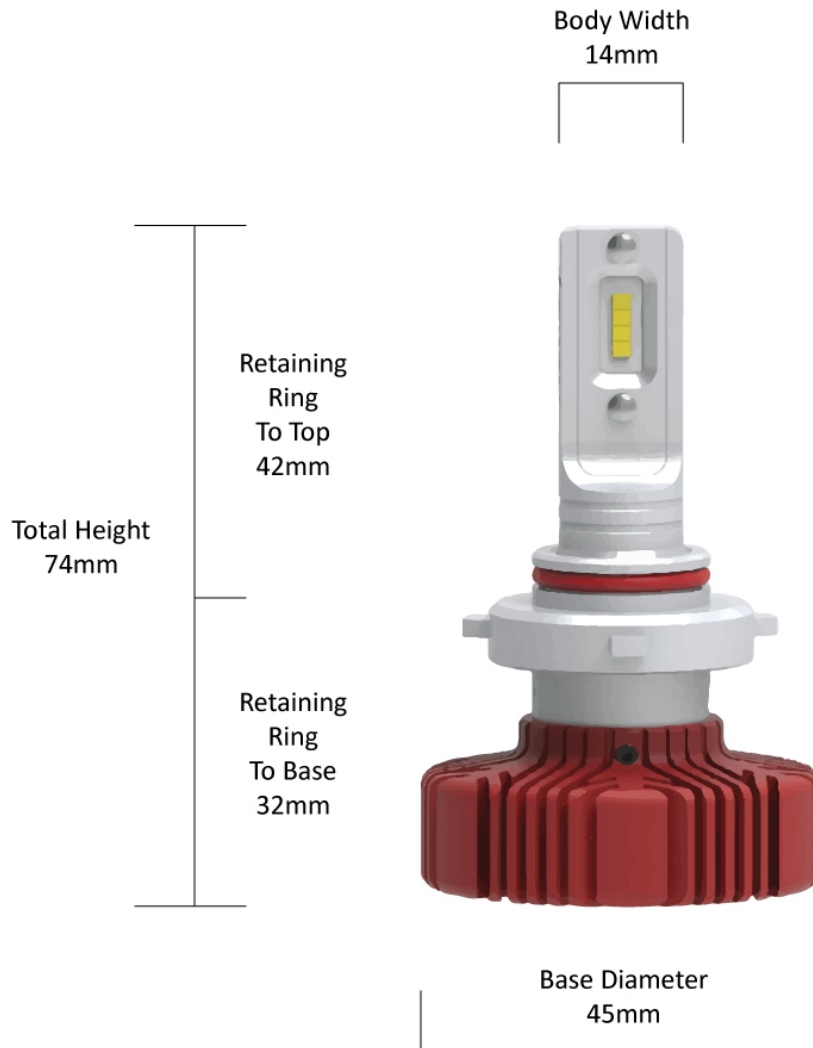

LED Headlight Conversion Kit - Model Evolution 4000

990005

Product Information

Description	Model Evolution 4000 - 12/24V LED Bulb Kit 6000K - HB3/H10
Retrofits	HB3 halogen light housings
Minimum Operating Temperature	-40 °C
Maximum Operating Temperature	130 °C
Connector or Wiring	HB3/H10

Product Dimensions

Electrical Specifications

Input Voltage	12-24V DC
Operating Voltage	12-24V DC
Wattage	25 W

Photometric Specifications

Effective Lumen Output	2000 per bulb
Nominal LED Color Temperature	6000 K
Beam Pattern(s)	Forward Lighting - Driving