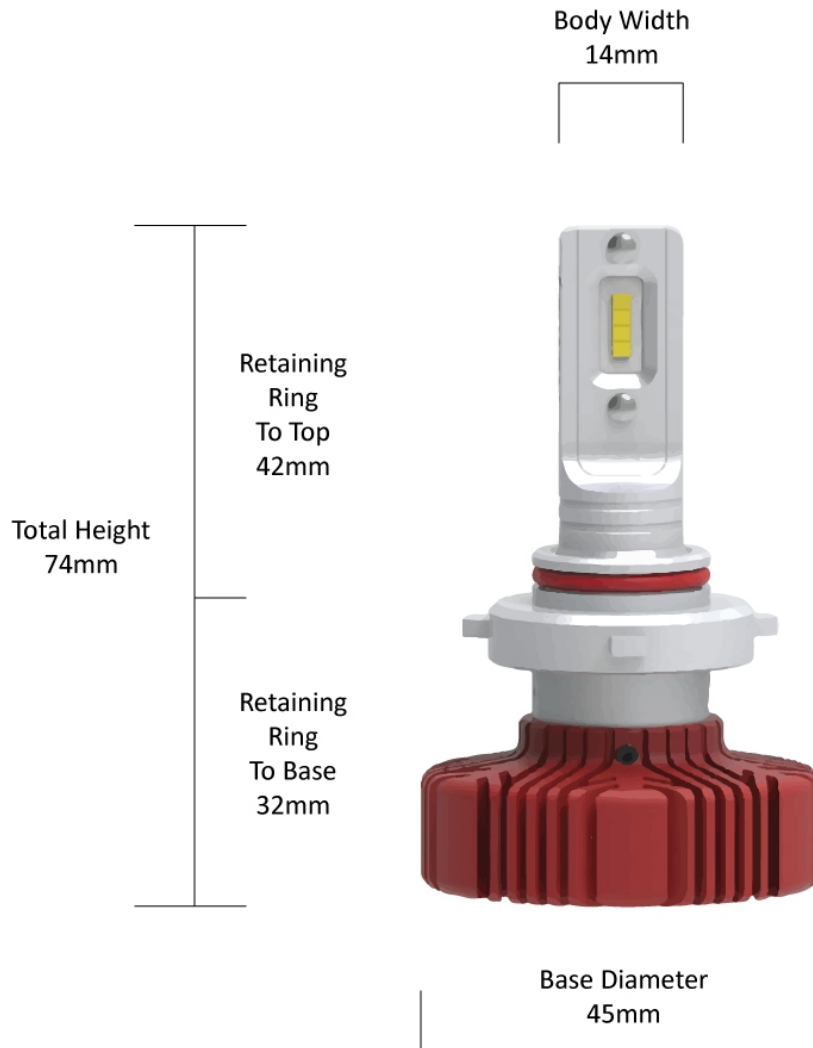

# LED Headlight Conversion Kit - Model Evolution 4000

### Product Information

<b>Description</b>	Model Evolution 4000 - 12/24V LED Bulb Kit 6000K - HB3/H10
<b>Retrofits</b>	HB3 halogen light housings
<b>Minimum Operating Temperature</b>	-40 °C
<b>Maximum Operating Temperature</b>	130 °C
<b>Connector or Wiring</b>	HB3/H10

### Product Dimensions