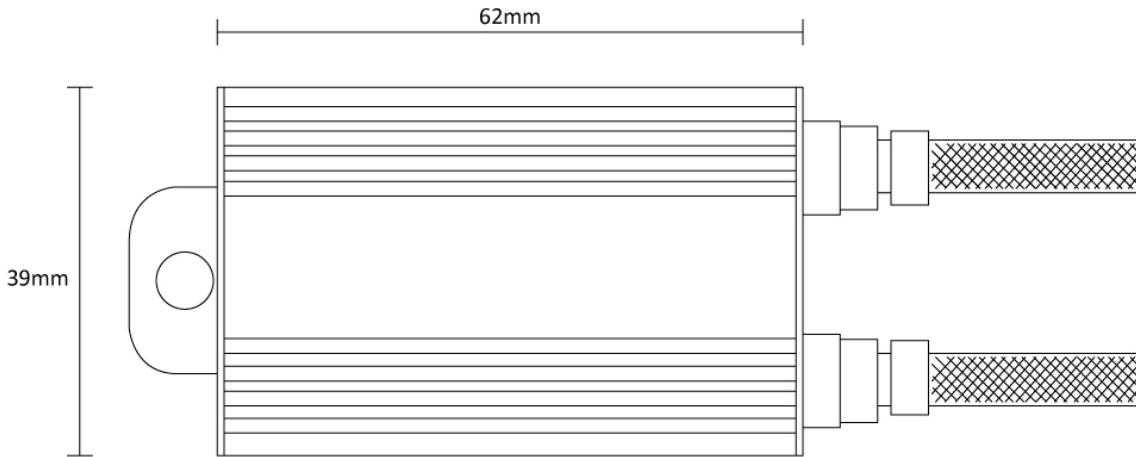

LED Headlight CANbus Kit - Suits Model 4000 & DirectFit 990004CB24

Product Information

Description	All-In-One CANbus Kit - 24V H4
Height	39 mm / 1.54 in
Width	62 mm / 2.44 in
Depth	23 mm / 0.91 in
Connector or Wiring	H4

Product Dimensions

Electrical Specifications

Input Voltage	24V DC
Operating Voltage	24V DC

Additional Specifications

Warranty	1 Year
Pack Quantity	2 Modules