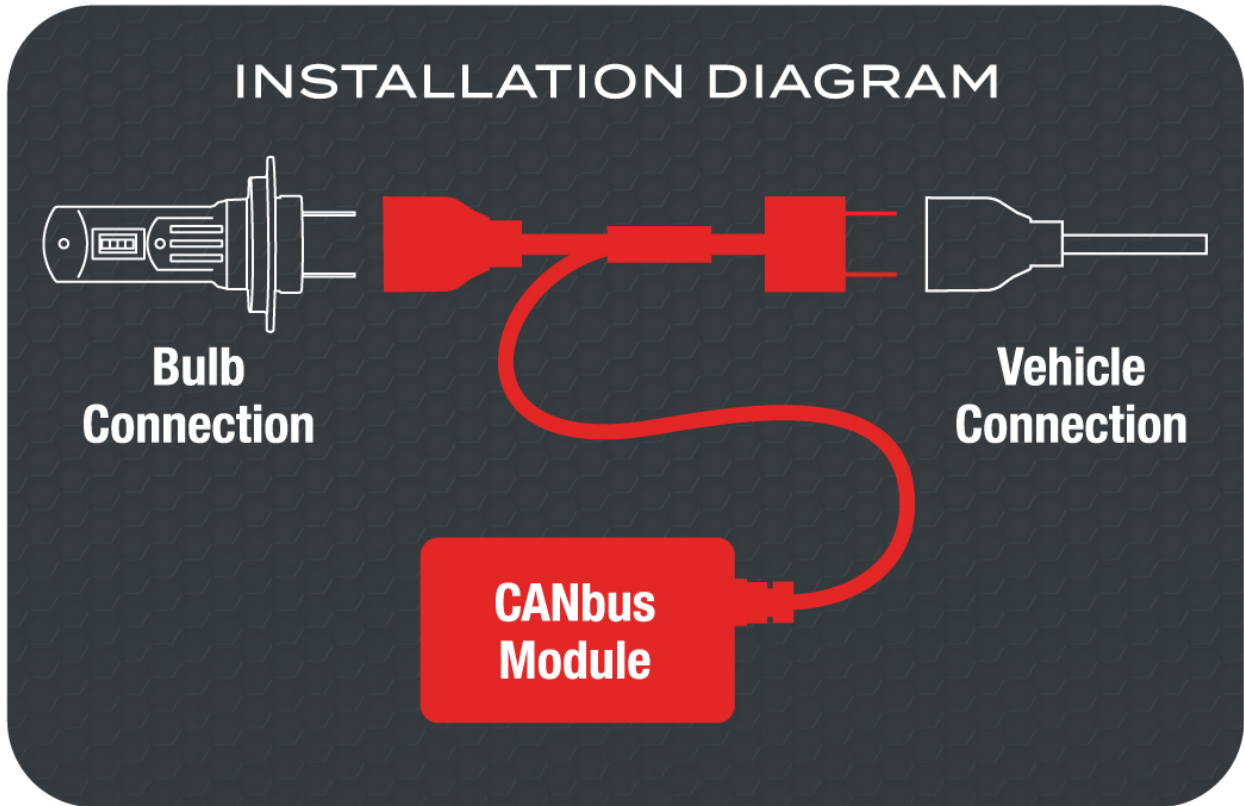

Electrical Specifications

Input Voltage	12V DC
Operating Voltage	12V DC

Additional Specifications

Warranty	1 Year
Pack Quantity	2 Modules