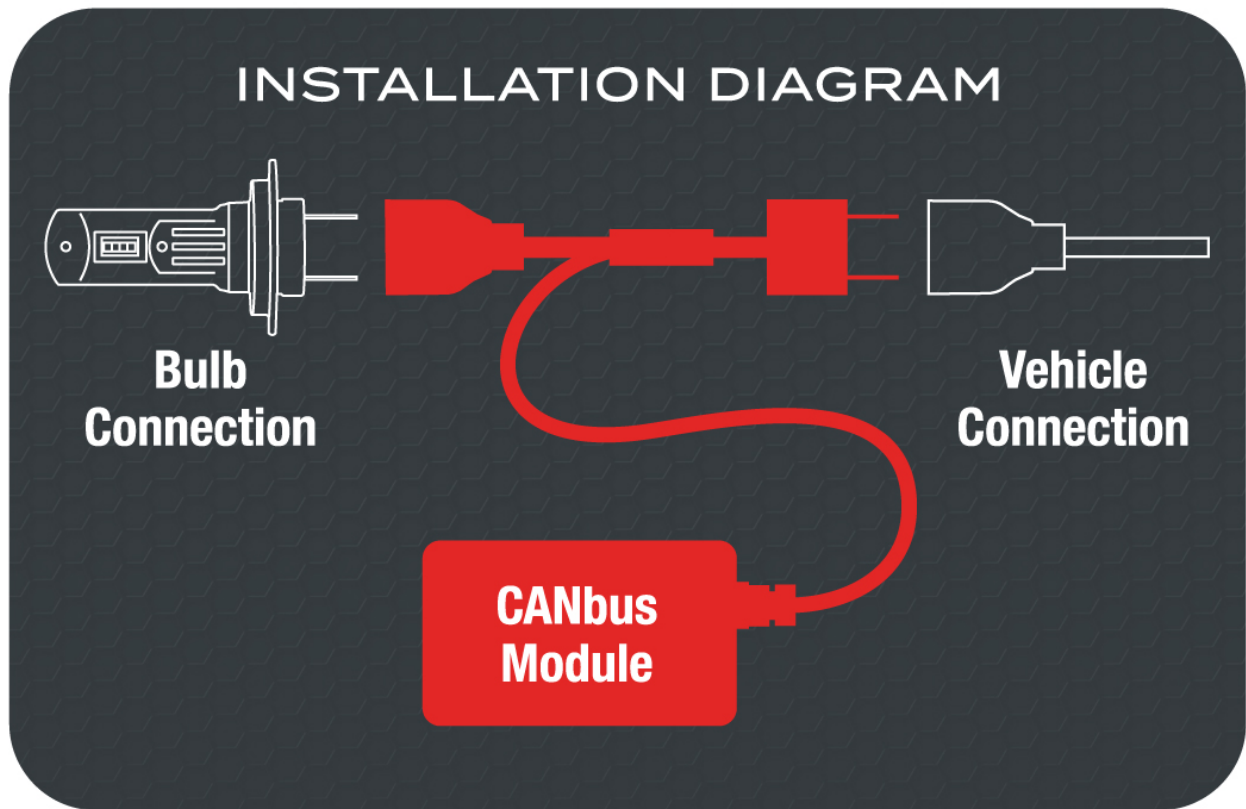

Electrical Specifications

Input Voltage	12V DC
Operating Voltage	12V DC

Additional Specifications

Warranty	1 Year
Pack Quantity	2 Modules