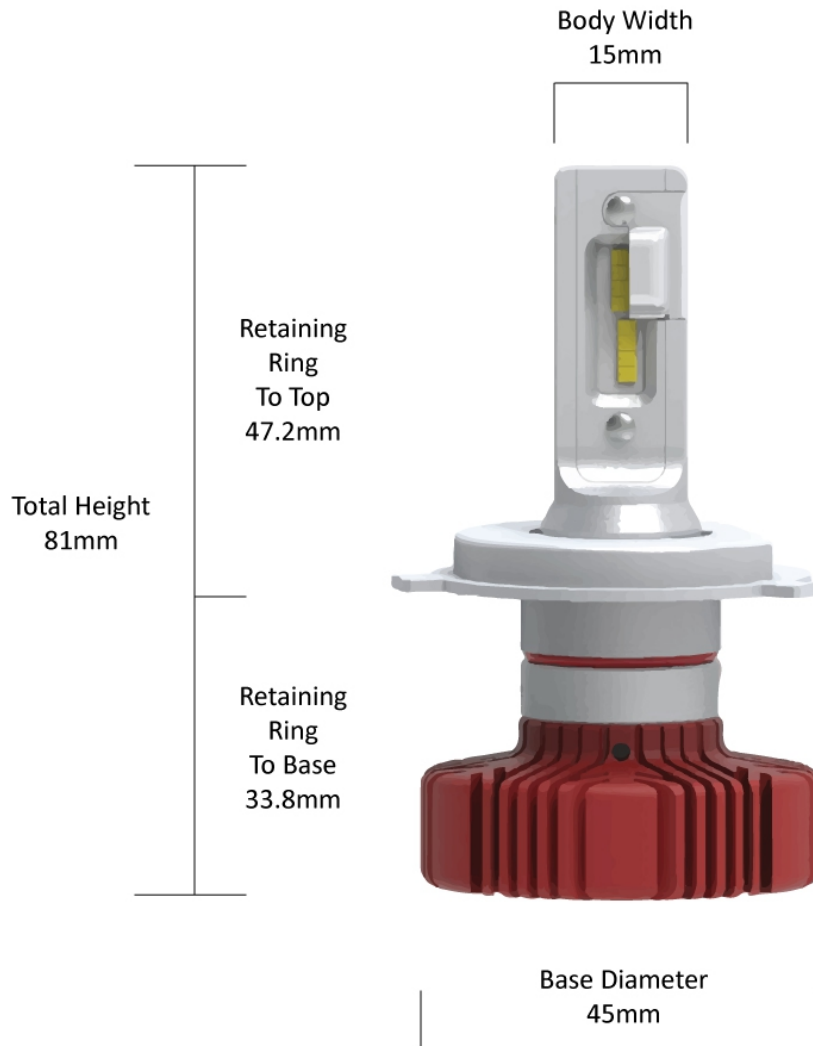

# LED Headlight Conversion Kit - Model Evolution 4000

### Product Information

<b>Description</b>	Model Evolution 4000 - 12/24V LED Bulb Kit 6000K - H4
<b>Retrofits</b>	H4 halogen light housings
<b>Minimum Operating Temperature</b>	-40 °C
<b>Maximum Operating Temperature</b>	130 °C
<b>Connector or Wiring</b>	H4

### Product Dimensions

## Photometric Specifications

<b>Effective Lumen Output</b>	2000 per bulb
<b>Nominal LED Color Temperature</b>	6000 K
<b>Beam Pattern(s)</b>	Forward Lighting - Driving