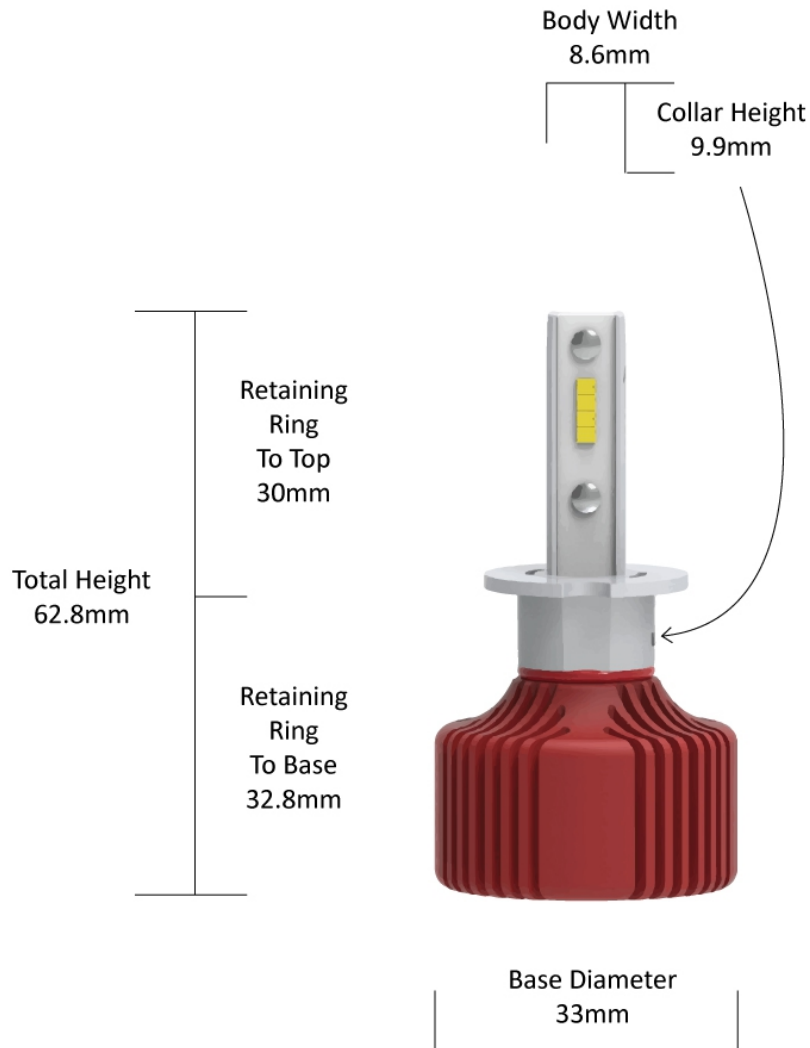

LED Headlight Conversion Kit - Model Evolution 4000

990003

Product Information

Description	Model Evolution 4000 - 12/24V LED Bulb Kit 6000K - H3
Retrofits	H3 halogen light housings
Minimum Operating Temperature	-40 °C
Maximum Operating Temperature	130 °C
Connector or Wiring	H3

Product Dimensions

Electrical Specifications

Input Voltage	12-24V DC
Operating Voltage	12-24V DC
Wattage	25 W

Photometric Specifications

Effective Lumen Output	2000 per bulb
Nominal LED Color Temperature	6000 K
Beam Pattern(s)	Forward Lighting - Driving

Additional Specifications

IP Rating	IP65
Warranty	3 Year - Standard driving conditions: For normal day to day driving & recreational 4x4. 1 Year - Off Highway: For mining and industrial applications.
Pack Quantity	2 Bulbs