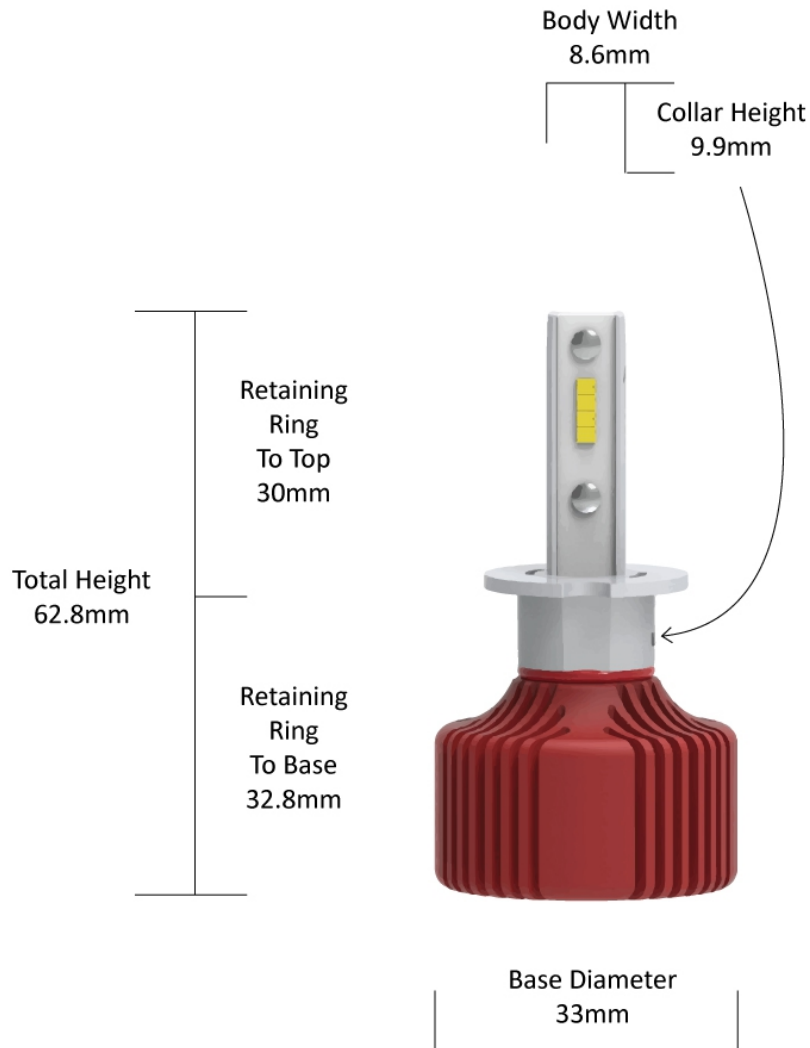

# LED Headlight Conversion Kit - Model Evolution 4000

### Product Information

<b>Description</b>	Model Evolution 4000 - 12/24V LED Bulb Kit 6000K - H3
<b>Retrofits</b>	H3 halogen light housings
<b>Minimum Operating Temperature</b>	-40 °C
<b>Maximum Operating Temperature</b>	130 °C
<b>Connector or Wiring</b>	H3

### Product Dimensions

## Photometric Specifications

<b>Effective Lumen Output</b>	2000 per bulb
<b>Nominal LED Color Temperature</b>	6000 K
<b>Beam Pattern(s)</b>	Forward Lighting - Driving