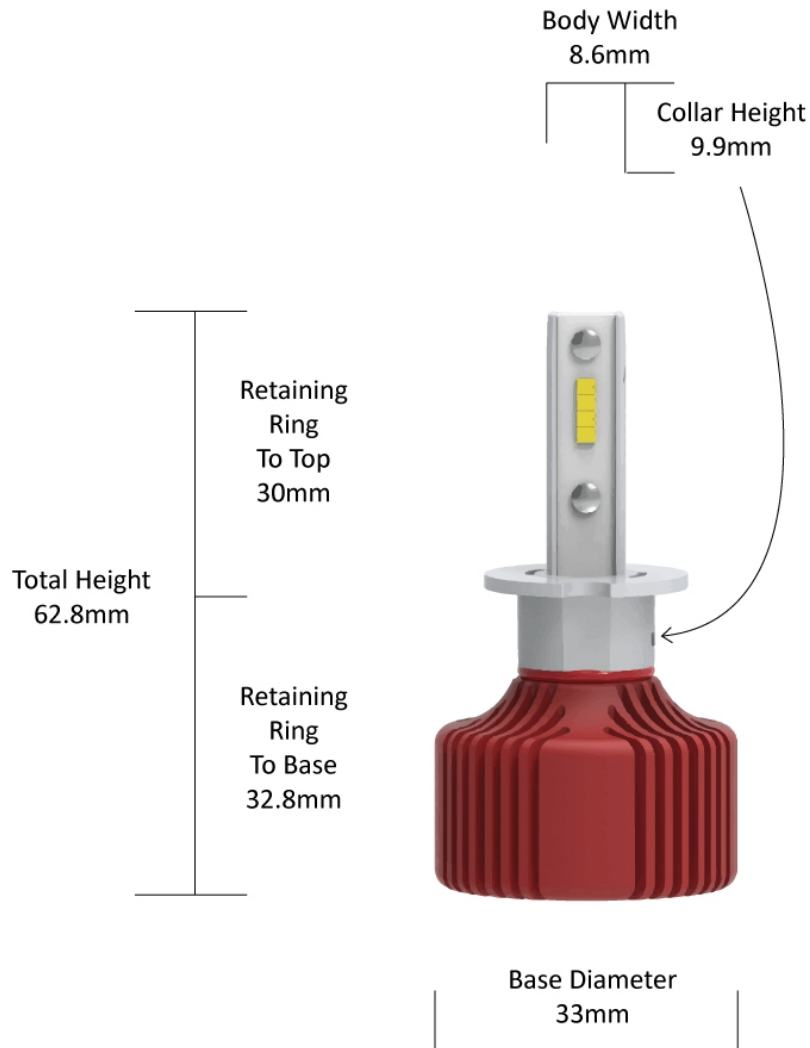

# LED Headlight Conversion Kit - Model Evolution 4000

### Product Information

<b>Description</b>	Model Evolution 4000 - 12/24V LED Bulb Kit 6000K - H3
<b>Retrofits</b>	H3 halogen light housings
<b>Minimum Operating Temperature</b>	-40 °C
<b>Maximum Operating Temperature</b>	130 °C
<b>Connector or Wiring</b>	H3

### Product Dimensions

## Photometric Specifications

---

<b>Effective Lumen Output</b>	2000 per bulb
<b>Nominal LED Color Temperature</b>	6000 K
<b>Beam Pattern(s)</b>	Forward Lighting - Driving