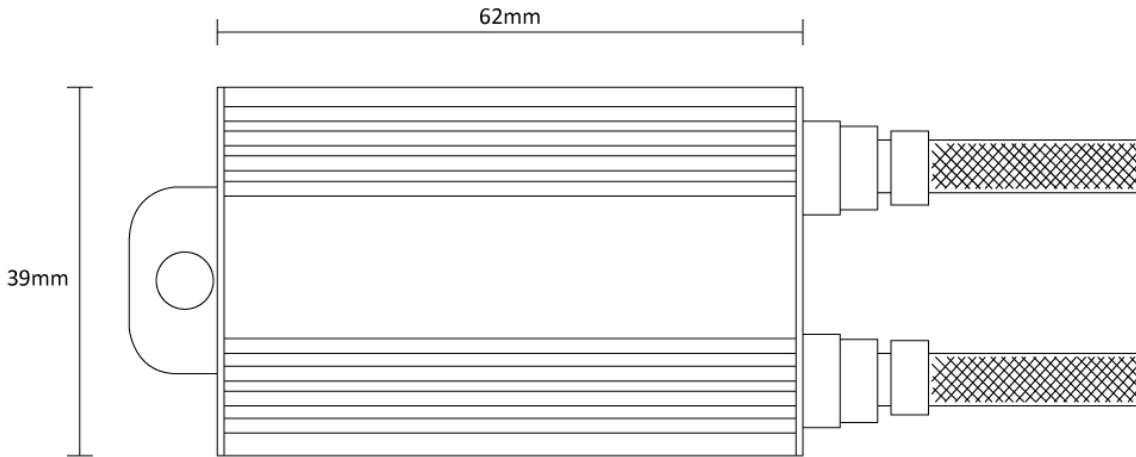

LED Headlight CANbus Kit - Suits Model 4000 & DirectFit 990001CB

Product Information

Description	All-In-One CANbus Kit - 12V H1/H3
Height	39 mm / 1.54 in
Width	62 mm / 2.44 in
Depth	23 mm / 0.91 in
Connector or Wiring	H1 & H3

Product Dimensions

Electrical Specifications

Input Voltage	12V DC
Operating Voltage	12V DC

Additional Specifications

Warranty	1 Year
Pack Quantity	2 Modules